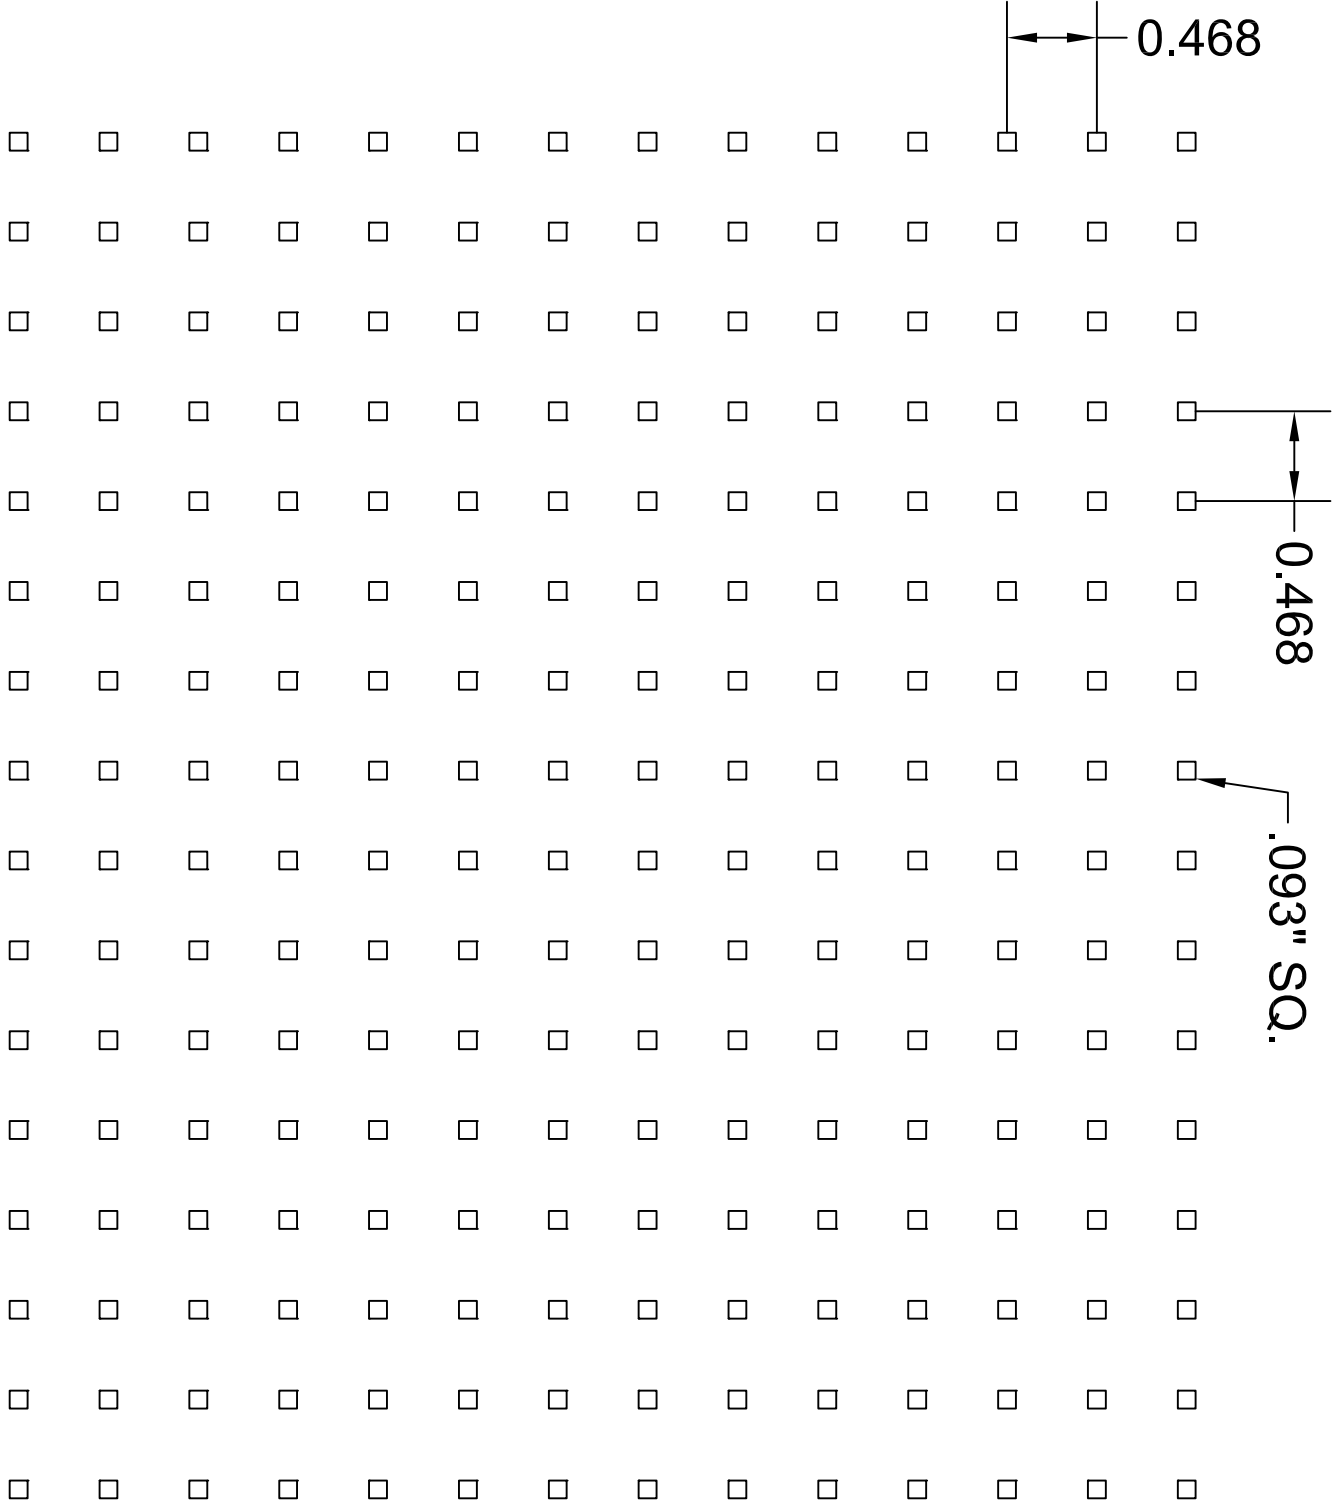

** HOLE PATTERN IS ACTUAL SIZE **

SQ201

Tooling Notes :
48S.005FIN

PATTERN TYPE	Square Straight
SIZE x CENTERS	.093" x .468"
OPEN AREA	4 %

3636 S. KEDZIE AVE.
CHICAGO, IL 60632
ph) 800.621.0273
fax) 773.254.9453
www.accurateperforating.com