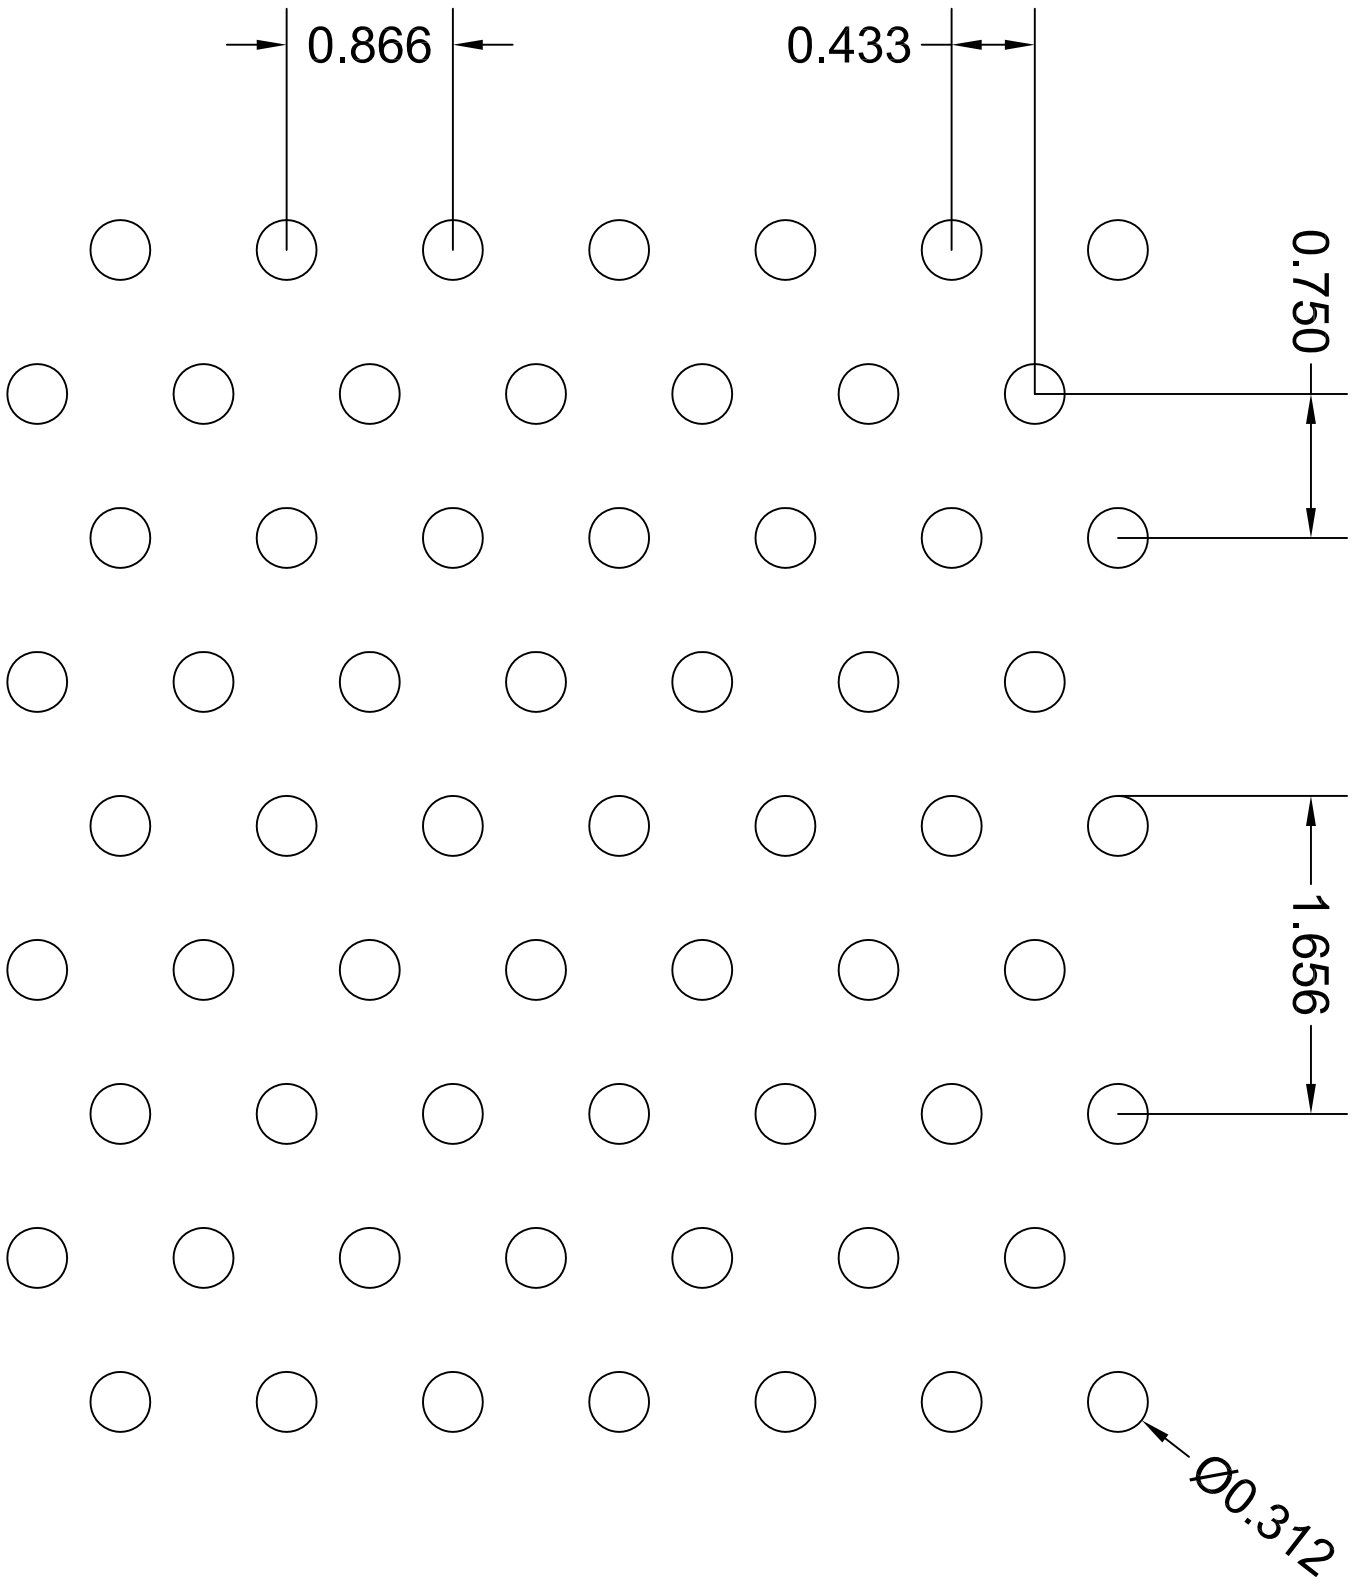

** HOLE PATTERN IS ACTUAL SIZE **

RS243

Tooling Notes :
 48H.007FIN3
 60H.016FIN3
 48H.023FIN3
 48H.043FIN3

PATTERN TYPE	Round Staggered
SIZE x CENTERS	0.312" x 0.866"
OPEN AREA	12 %

3636 S. KEDZIE AVE.
 CHICAGO, IL 60632
 (ph) 800.621.0273
 (fax) 773.254.9453
www.accurateperforating.com