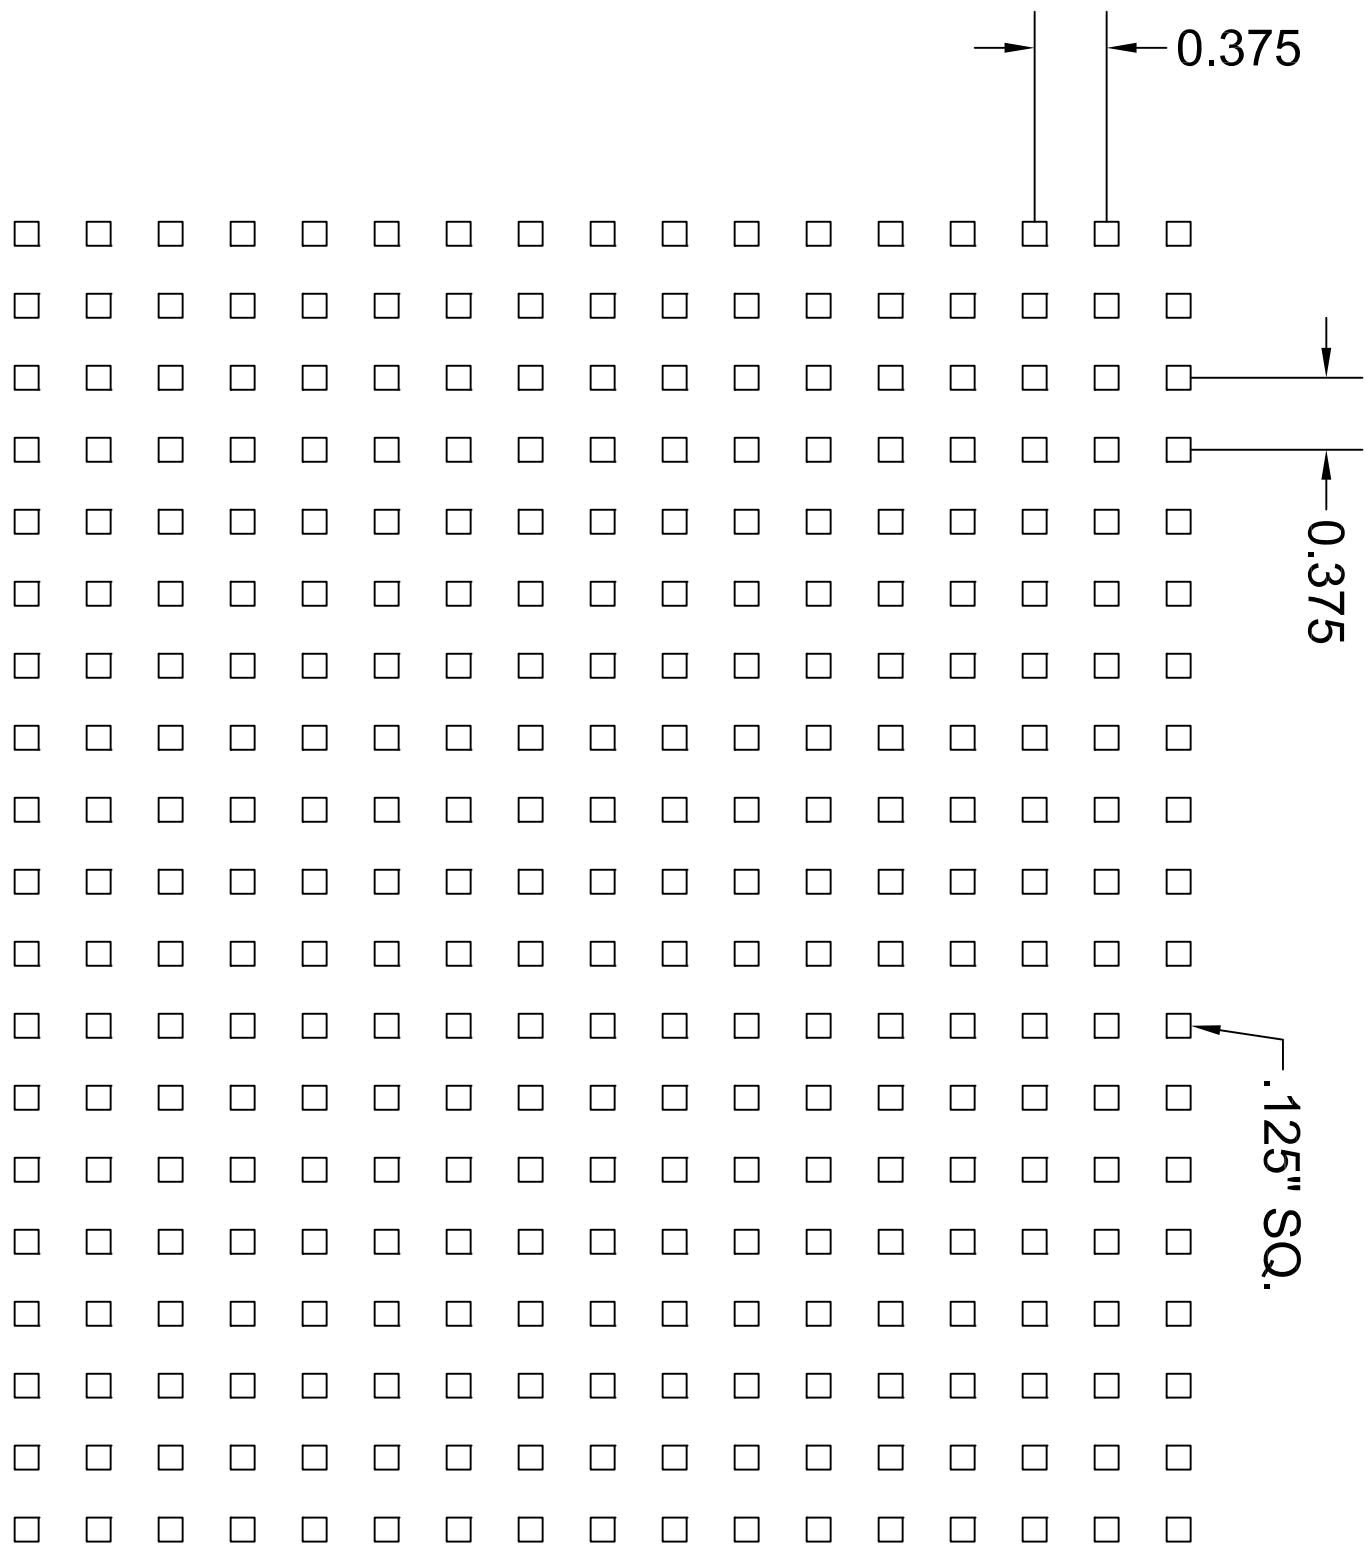

** HOLE PATTERN IS ACTUAL SIZE **

SQ221

Tooling Notes :
48S.007FIN

PATTERN TYPE	Square Straight
SIZE x CENTERS	.125" x .375"
OPEN AREA	11 %

3636 S. KEDZIE AVE.
CHICAGO, IL 60632
ph) 800.621.0273
fax) 773.254.9453
www.accurateperforating.com