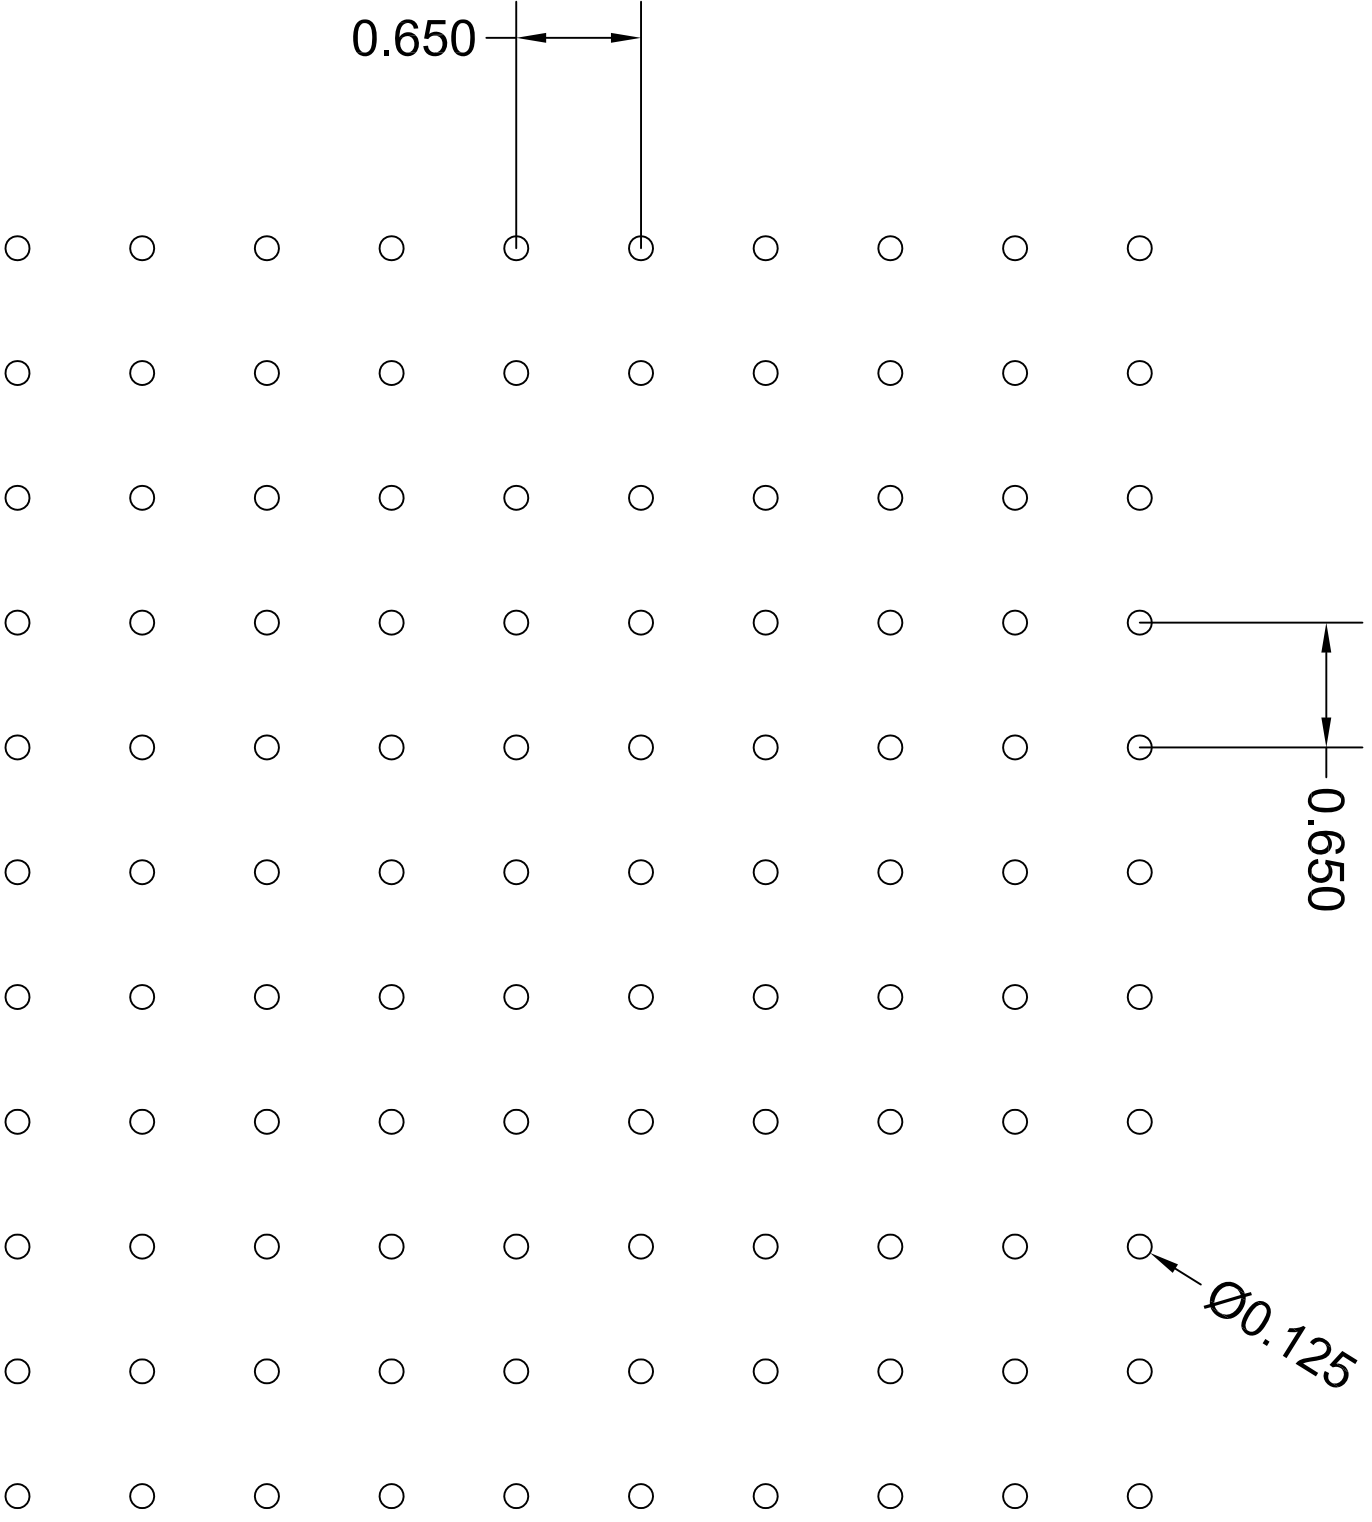

** HOLE PATTERN IS ACTUAL SIZE **

RST143

Tooling Notes :
48S.005FIN3

PATTERN TYPE	Round Straight
SIZE x CENTERS	.125" x .650"
OPEN AREA	3 %

3636 S. KEDZIE AVE.
CHICAGO, IL 60632
ph) 800.621.0273
fax) 773.254.9453
www.accurateperforating.com