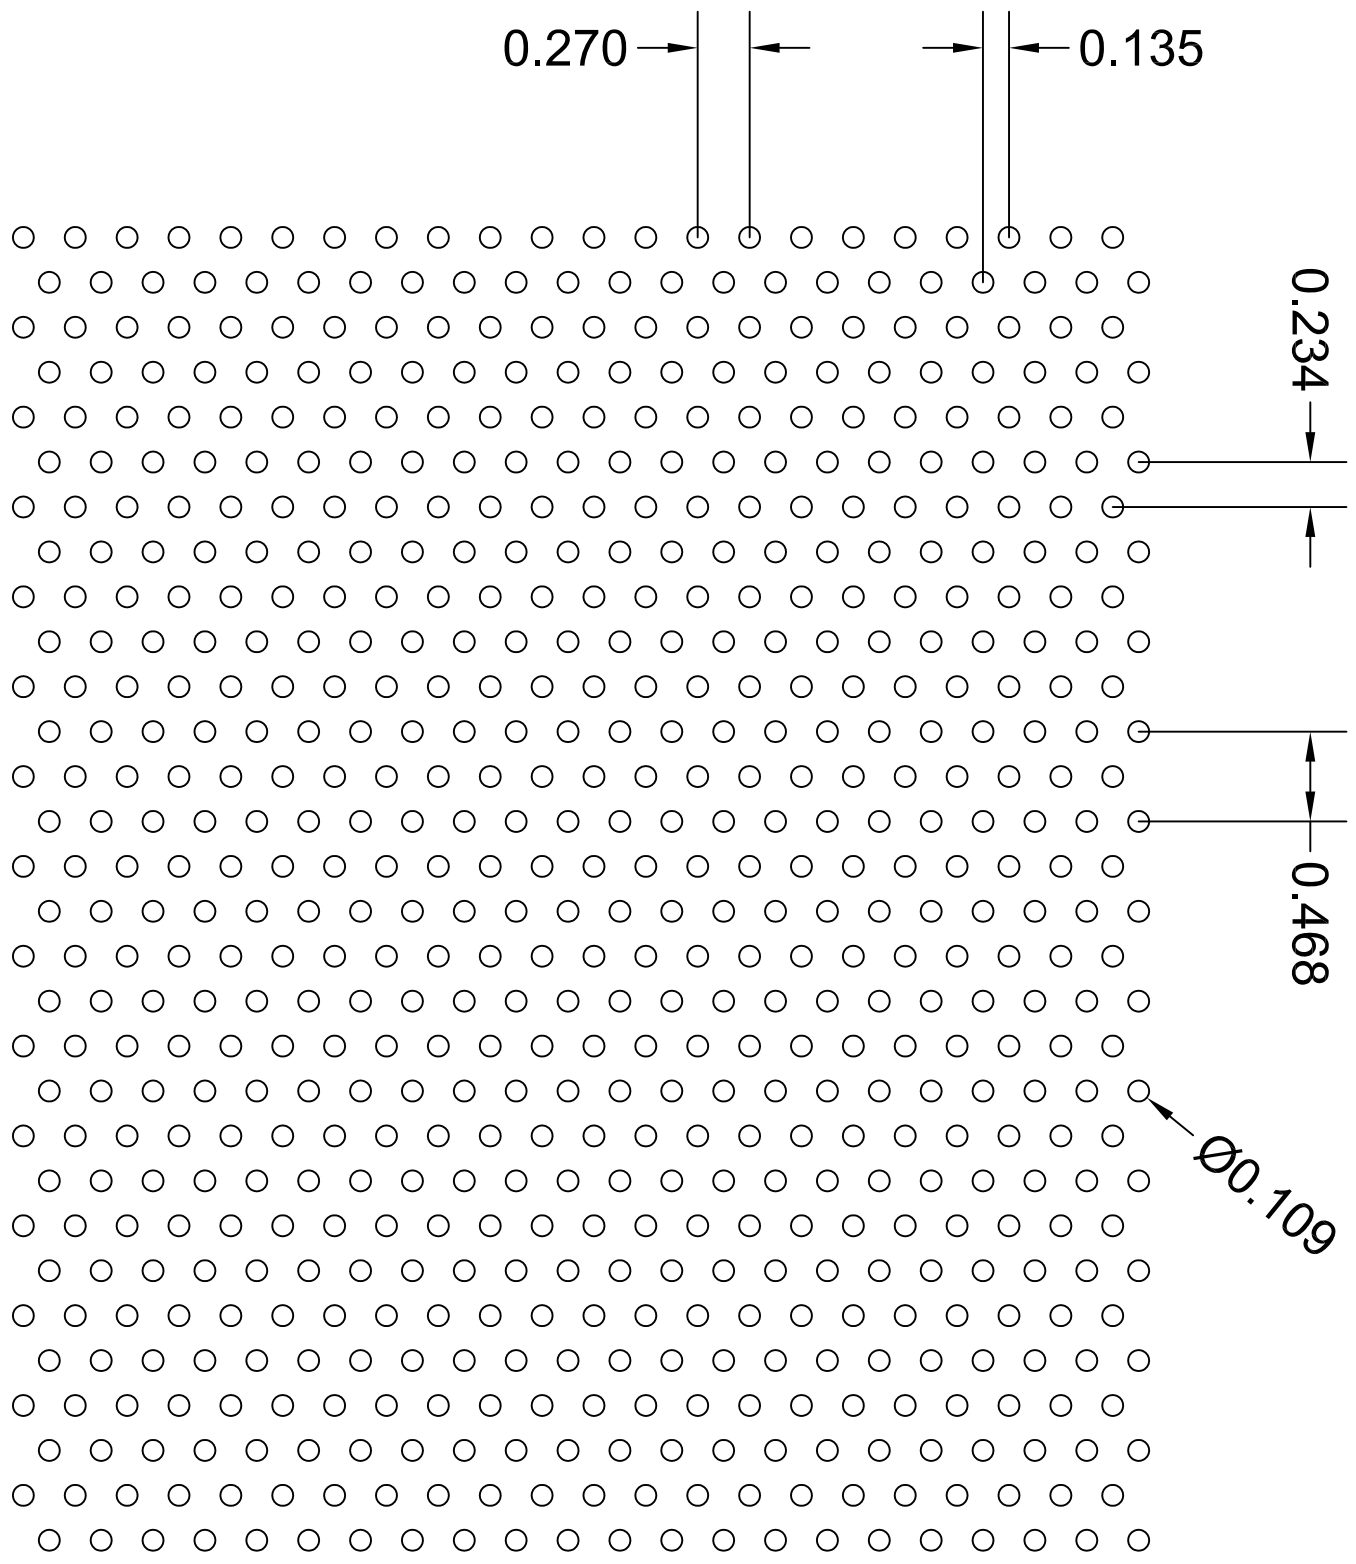

** HOLE PATTERN IS ACTUAL SIZE **

RS030

Tooling Notes :
 48H.009FIN3
 48H.011FIN3
 48H.016FIN3

PATTERN TYPE	Round Staggered
SIZE x CENTERS	.109" x .270"
OPEN AREA	15 %

3636 S. KEDZIE AVE.
 CHICAGO, IL 60632
 (ph) 800.621.0273
 (fax) 773.254.9453
www.accurateperforating.com