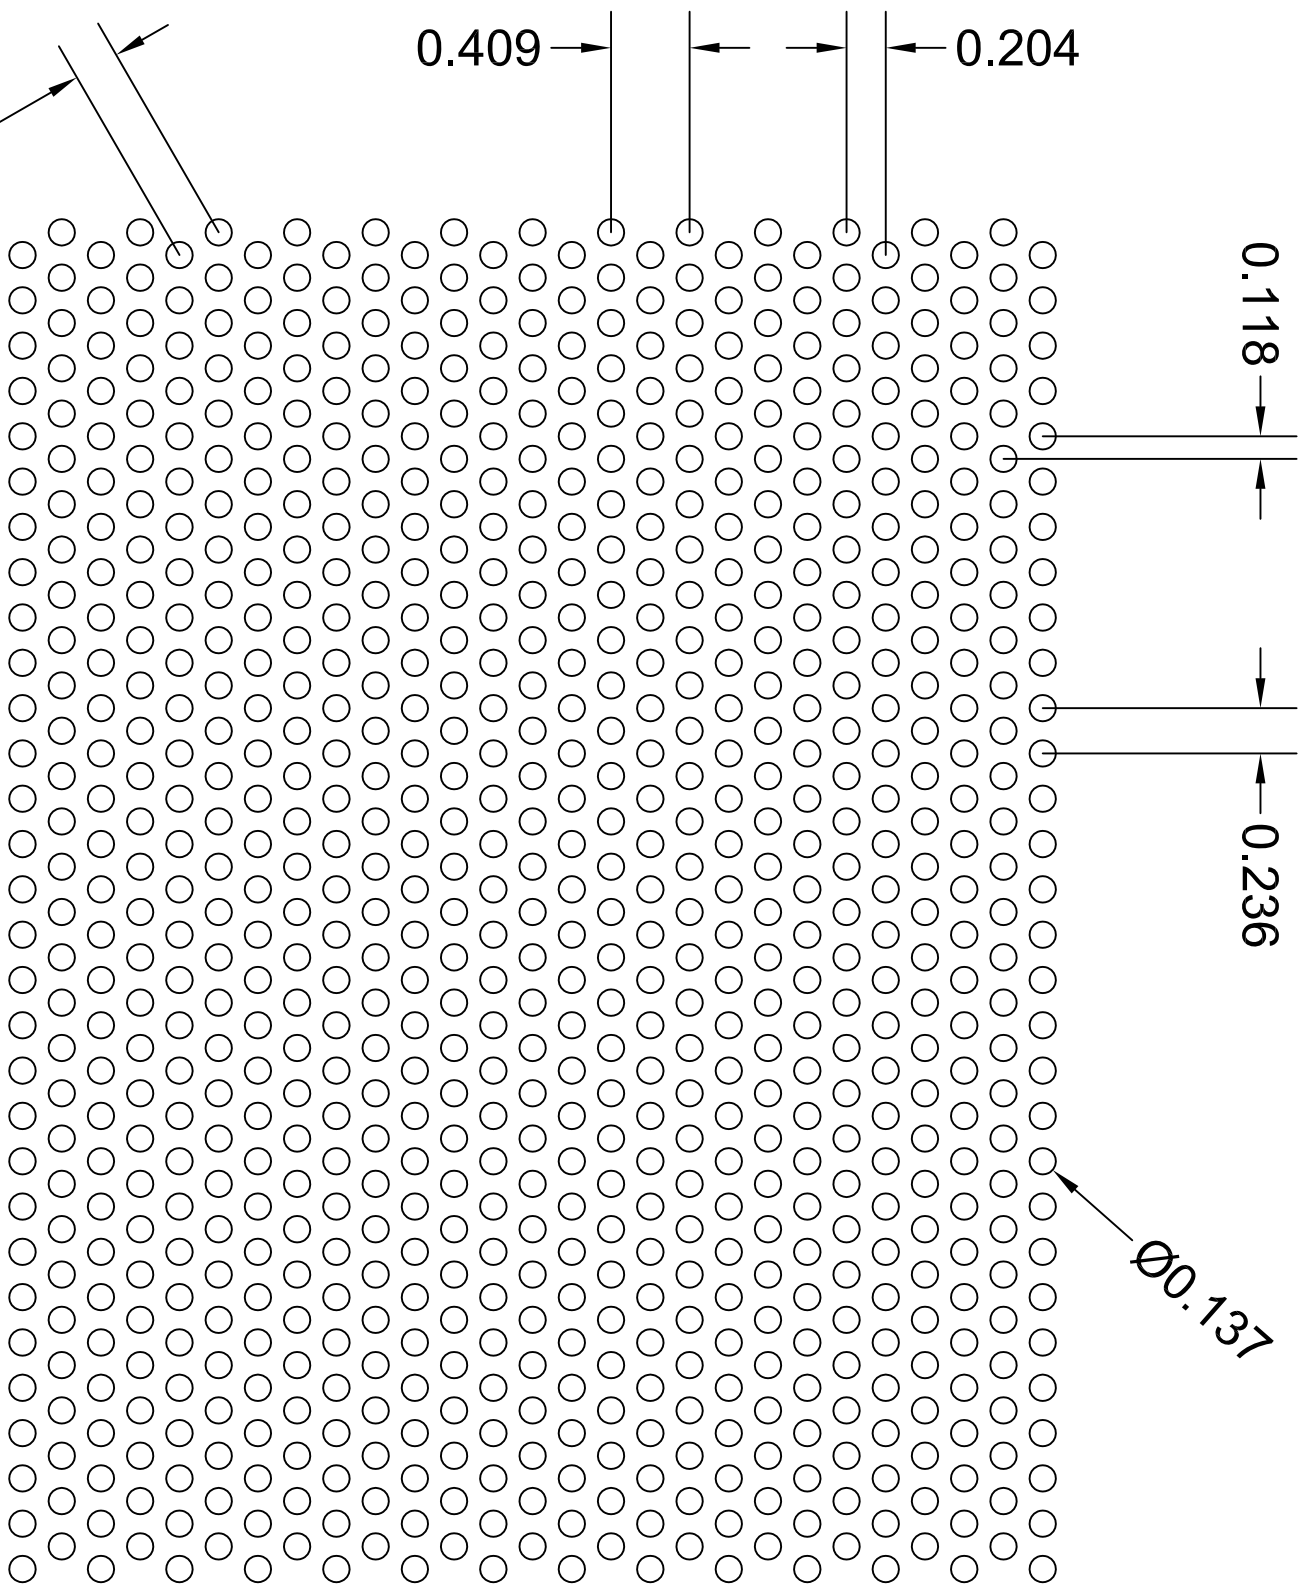

** HOLE PATTERN IS ACTUAL SIZE **

RS3105

| | |
|----------------|-----------------|
| PATTERN TYPE | Round Staggered |
| SIZE x CENTERS | .137" x .236" |
| OPEN AREA | 30.90 % |

3636 S. KEDZIE AVE.
 CHICAGO, IL 60632
 (PH) 800.621.0273
 (FAX) 773.254.9453
www.accurateperforating.com