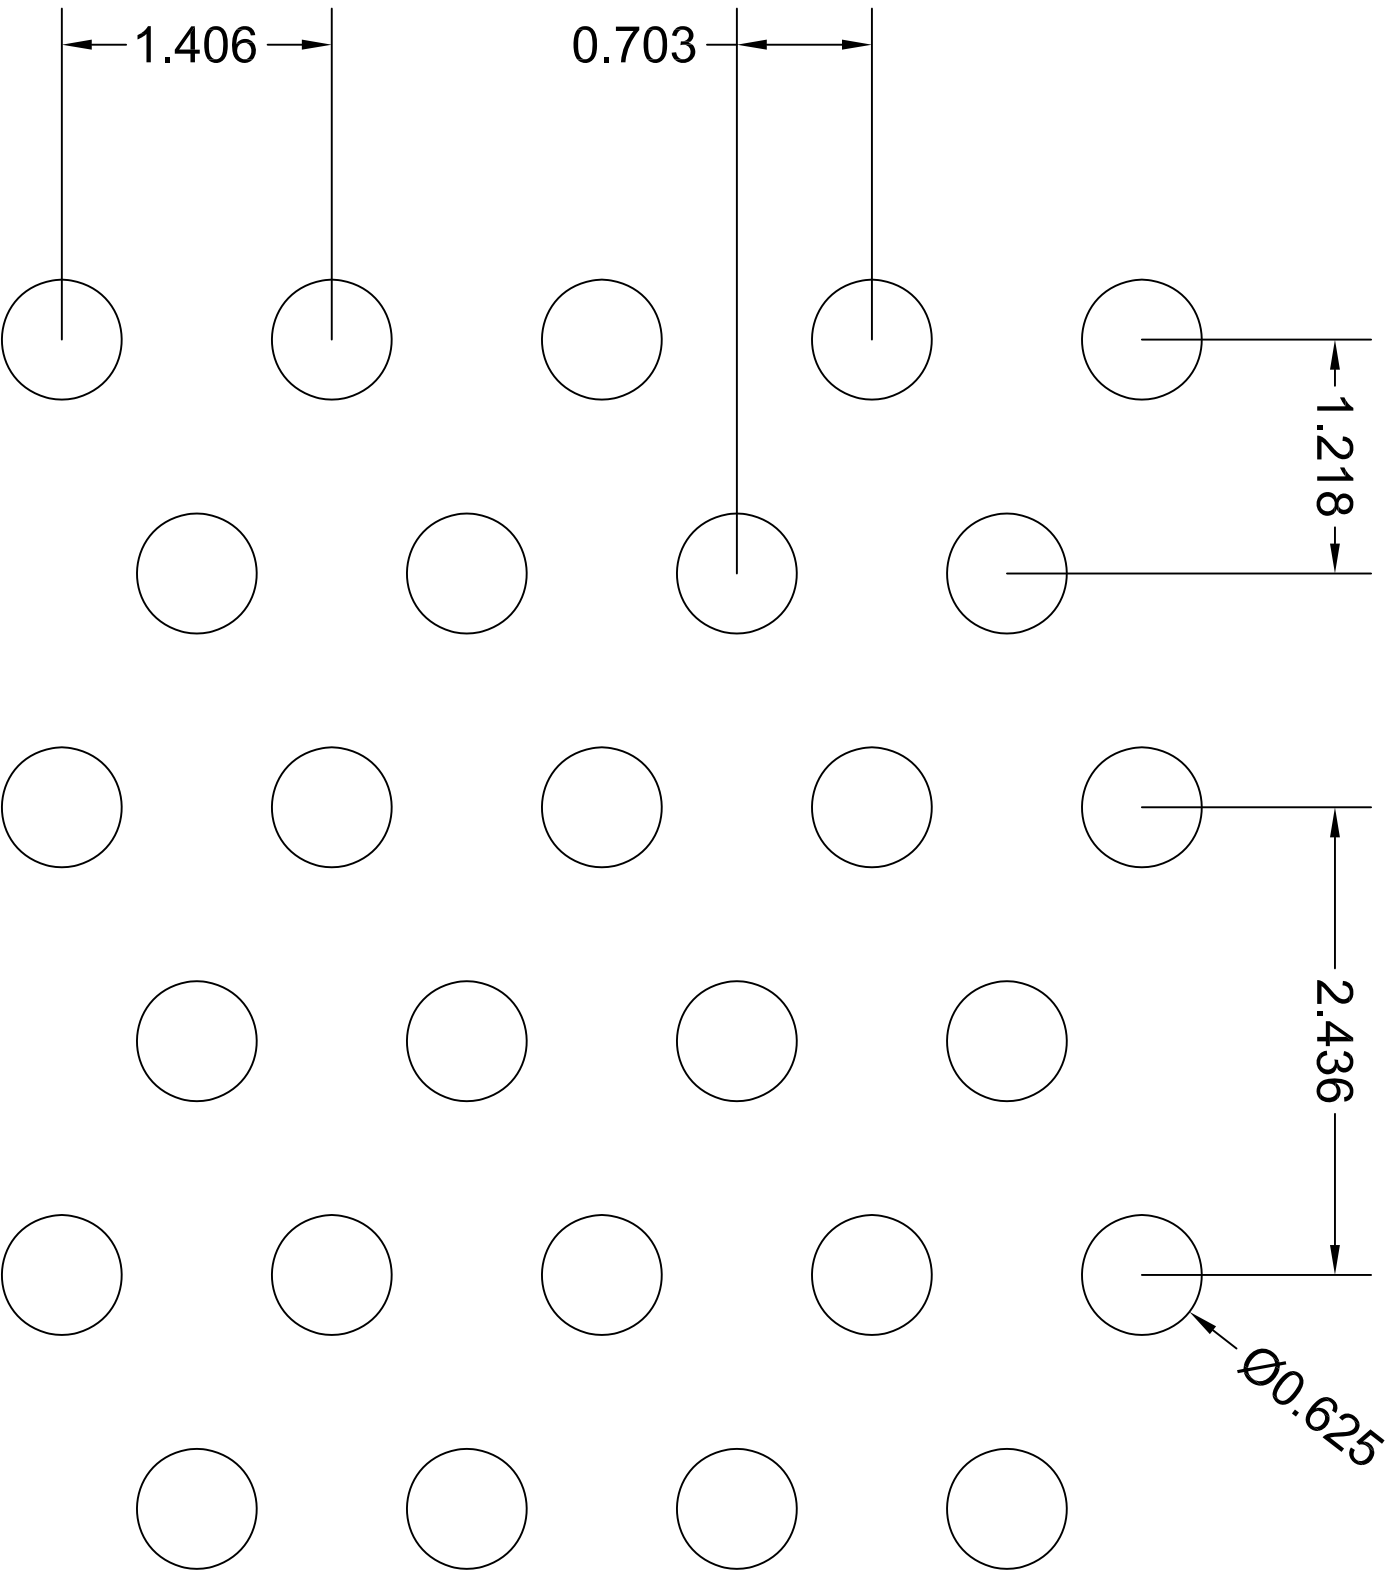

** HOLE PATTERN IS ACTUAL SIZE **

RS098	Tooling Notes : 60H.030FIN3		3636 S. KEDZIE AVE. CHICAGO, IL 60632 ph) 800.621.0273 fax) 773.254.9453 www.accurateperforating.com		
	PATTERN TYPE	Round Staggered			
	SIZE x CENTERS	0.625" x 1.406"			
	OPEN AREA	18 %			