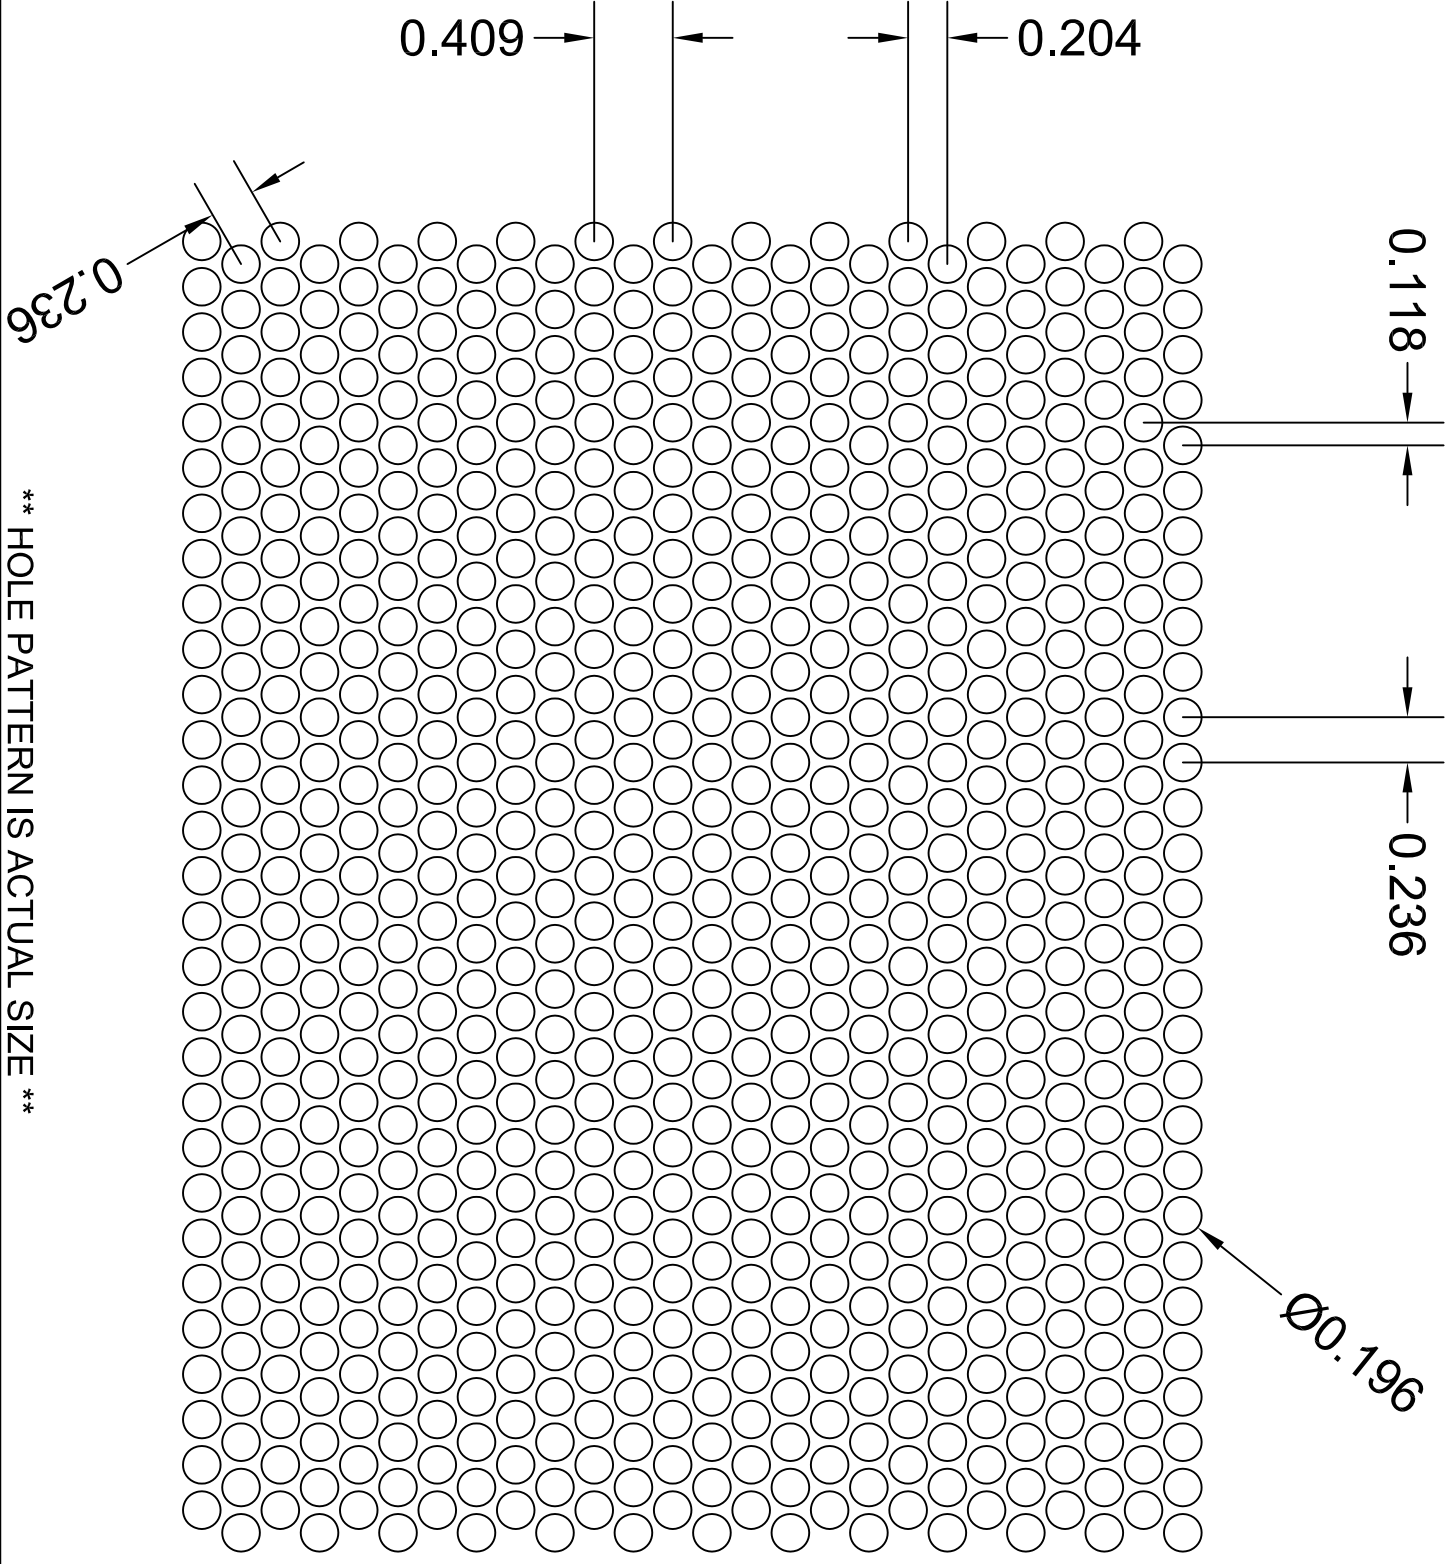

** HOLE PATTERN IS ACTUAL SIZE **

RS3173

PATTERN TYPE	Round Staggered
SIZE x CENTERS	.196" x .236"
OPEN AREA	63.20 %

3636 S. KEDZIE AVE.
 CHICAGO, IL 60632
 ph) 800.621.0273
 fax) 773.254.9453
 www.accurateperforating.com