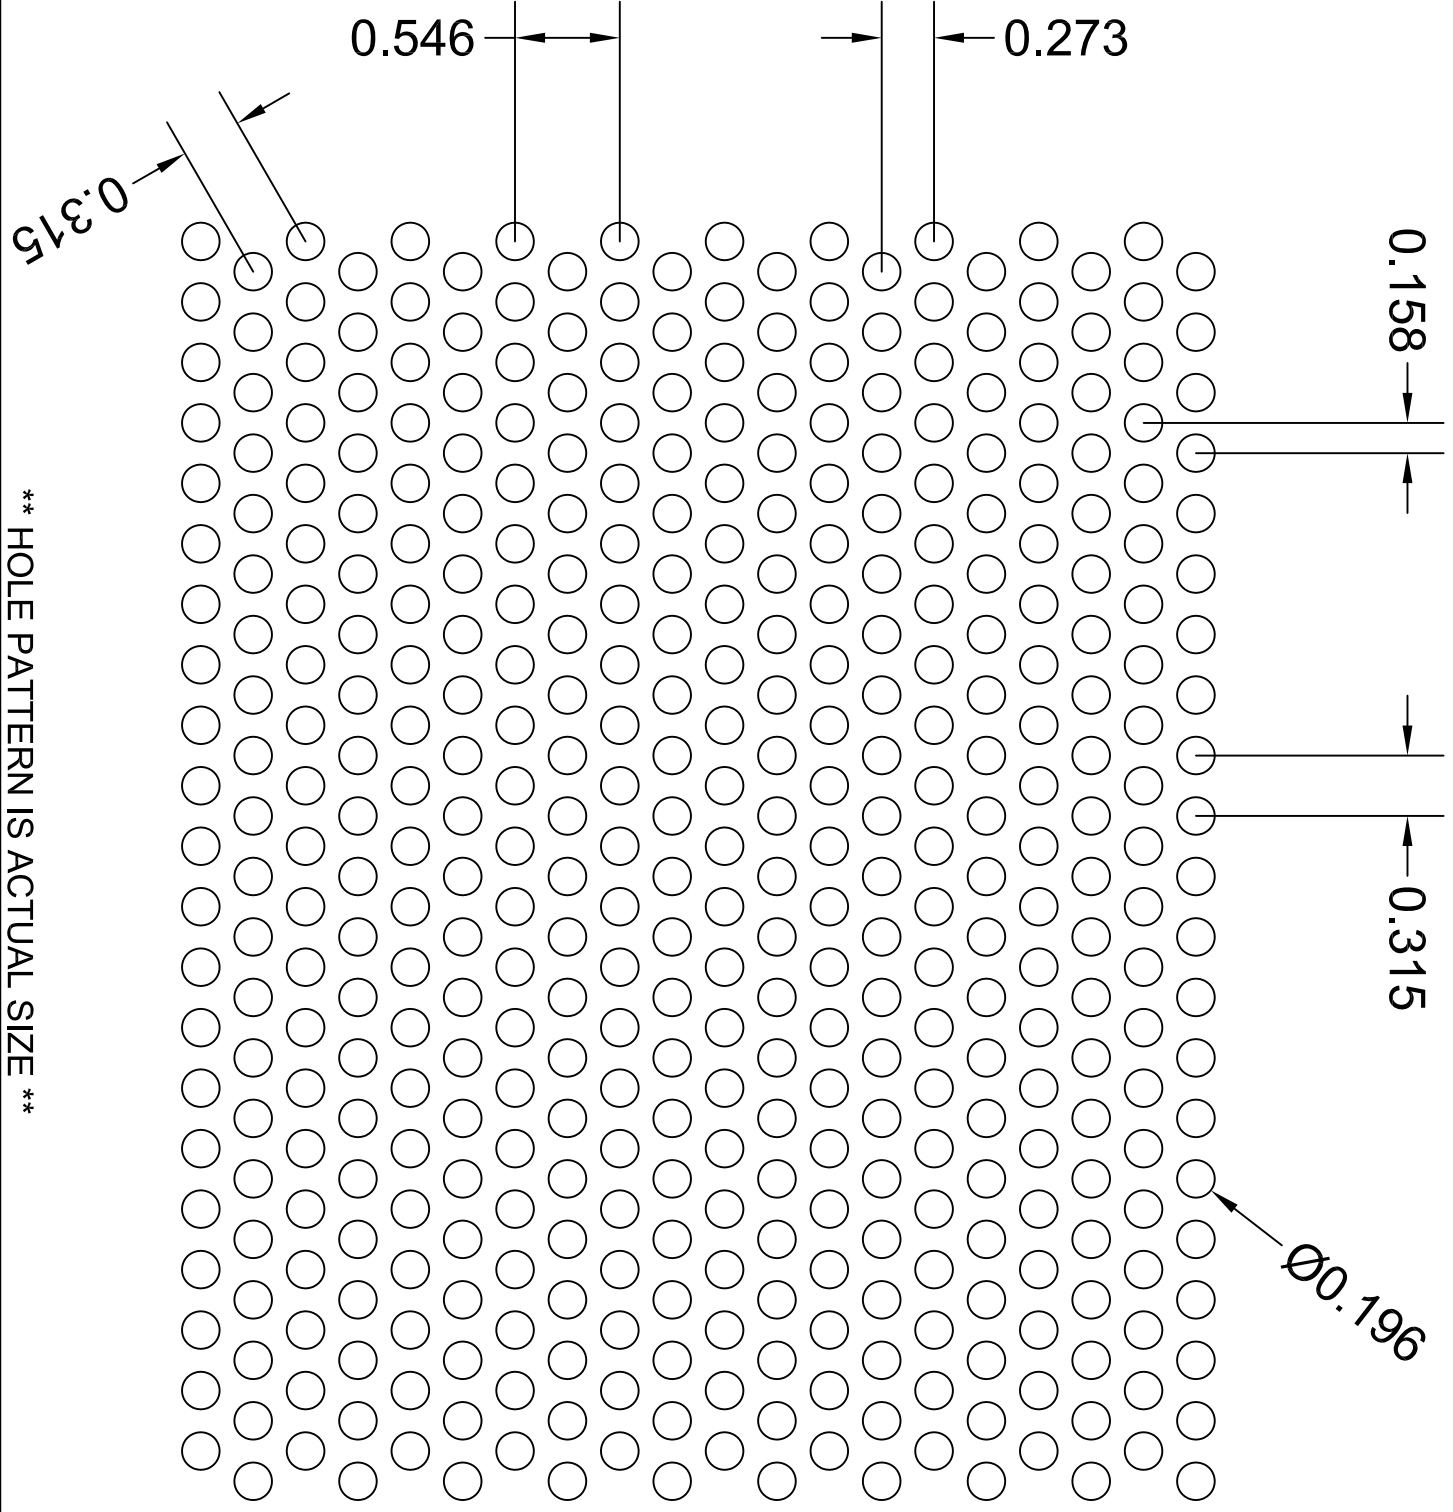

** HOLE PATTERN IS ACTUAL SIZE **

RS3175

PATTERN TYPE	Round Staggered
SIZE x CENTERS	.196" x .315"
OPEN AREA	35.50 %

3636 S. KEDZIE AVE.
 CHICAGO, IL 60632
 PH) 800.621.0273
 FAX) 773.254.9453
www.accurateperforating.com