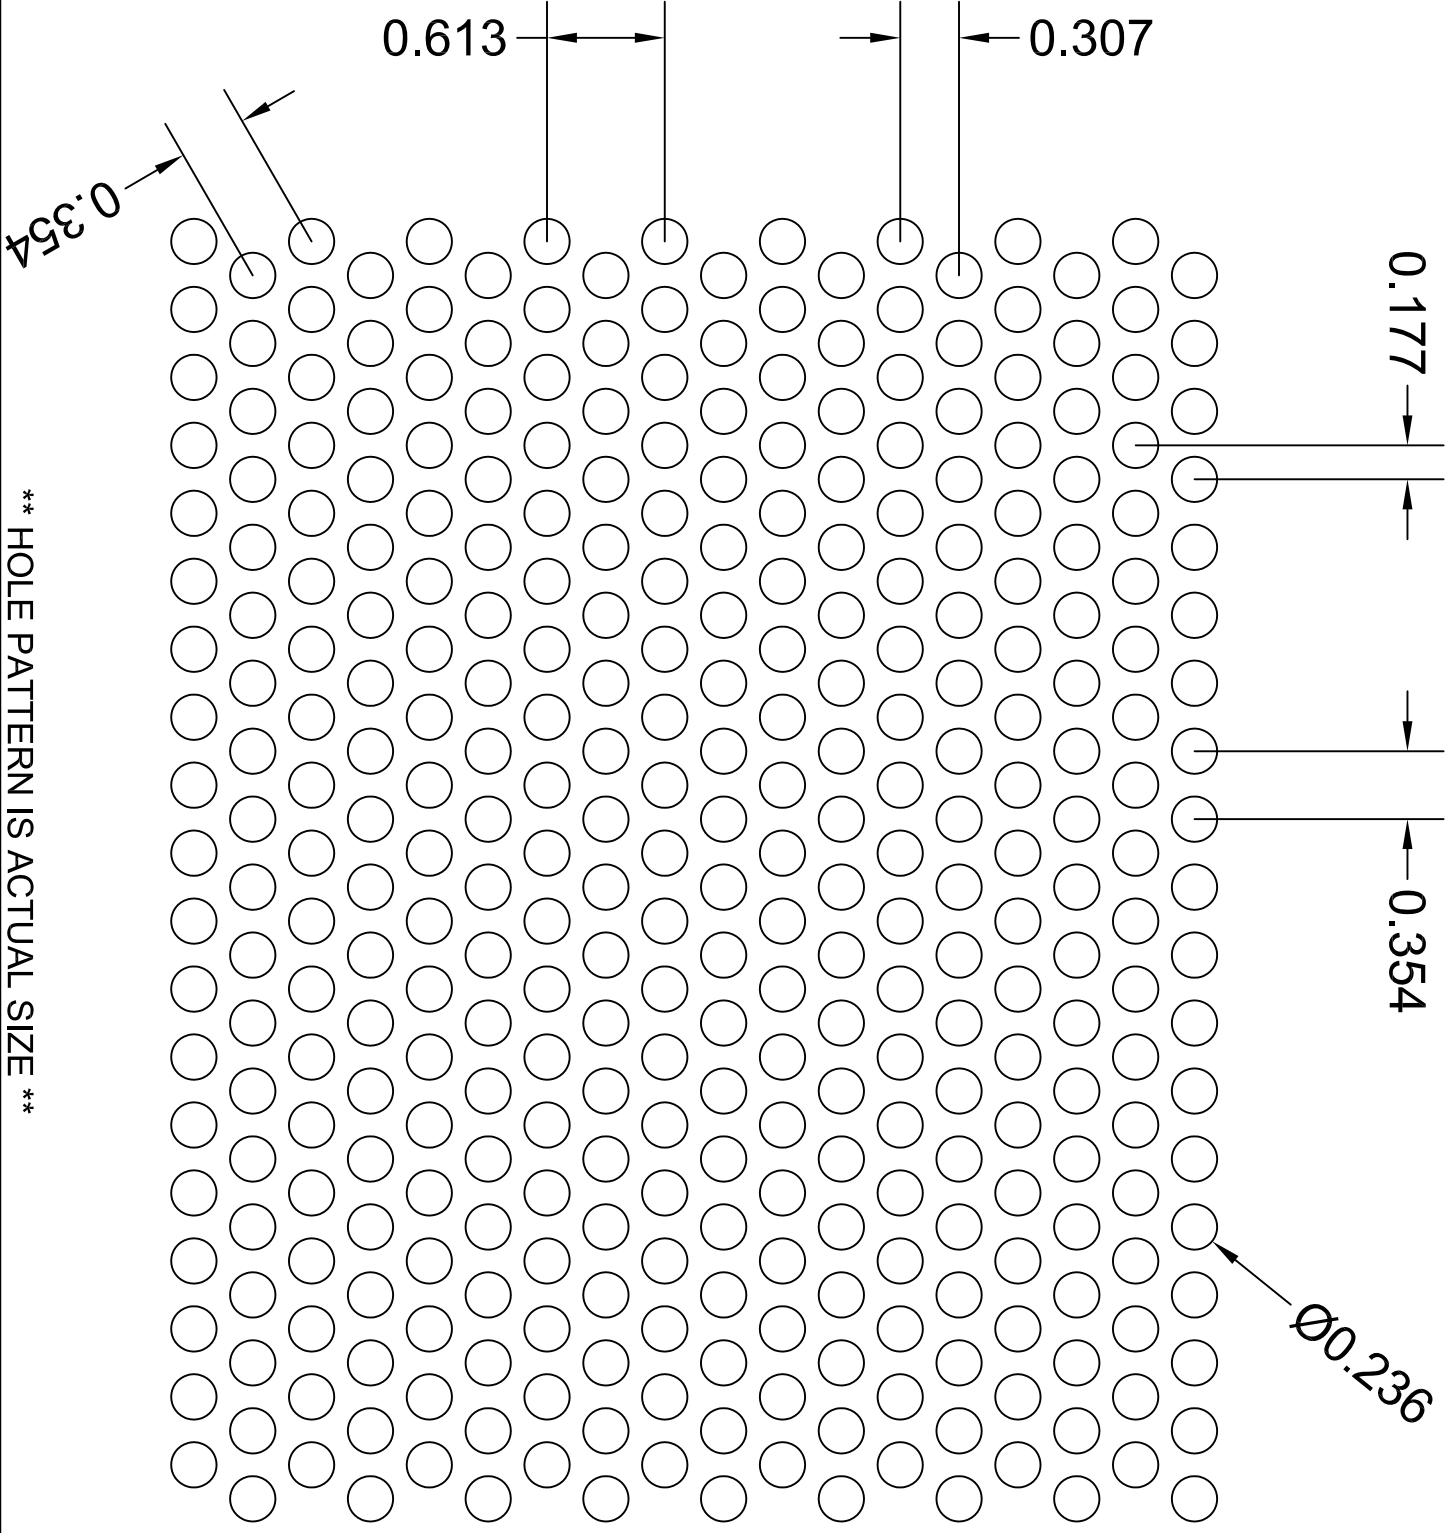

** HOLE PATTERN IS ACTUAL SIZE **

RS3180

PATTERN TYPE	Round Staggered
SIZE x CENTERS	.236" x .354"
OPEN AREA	40.40 %

3636 S. KEDZIE AVE.
 CHICAGO, IL 60632
 (PH) 800.621.0273
 (FAX) 773.254.9453
www.accurateperforating.com