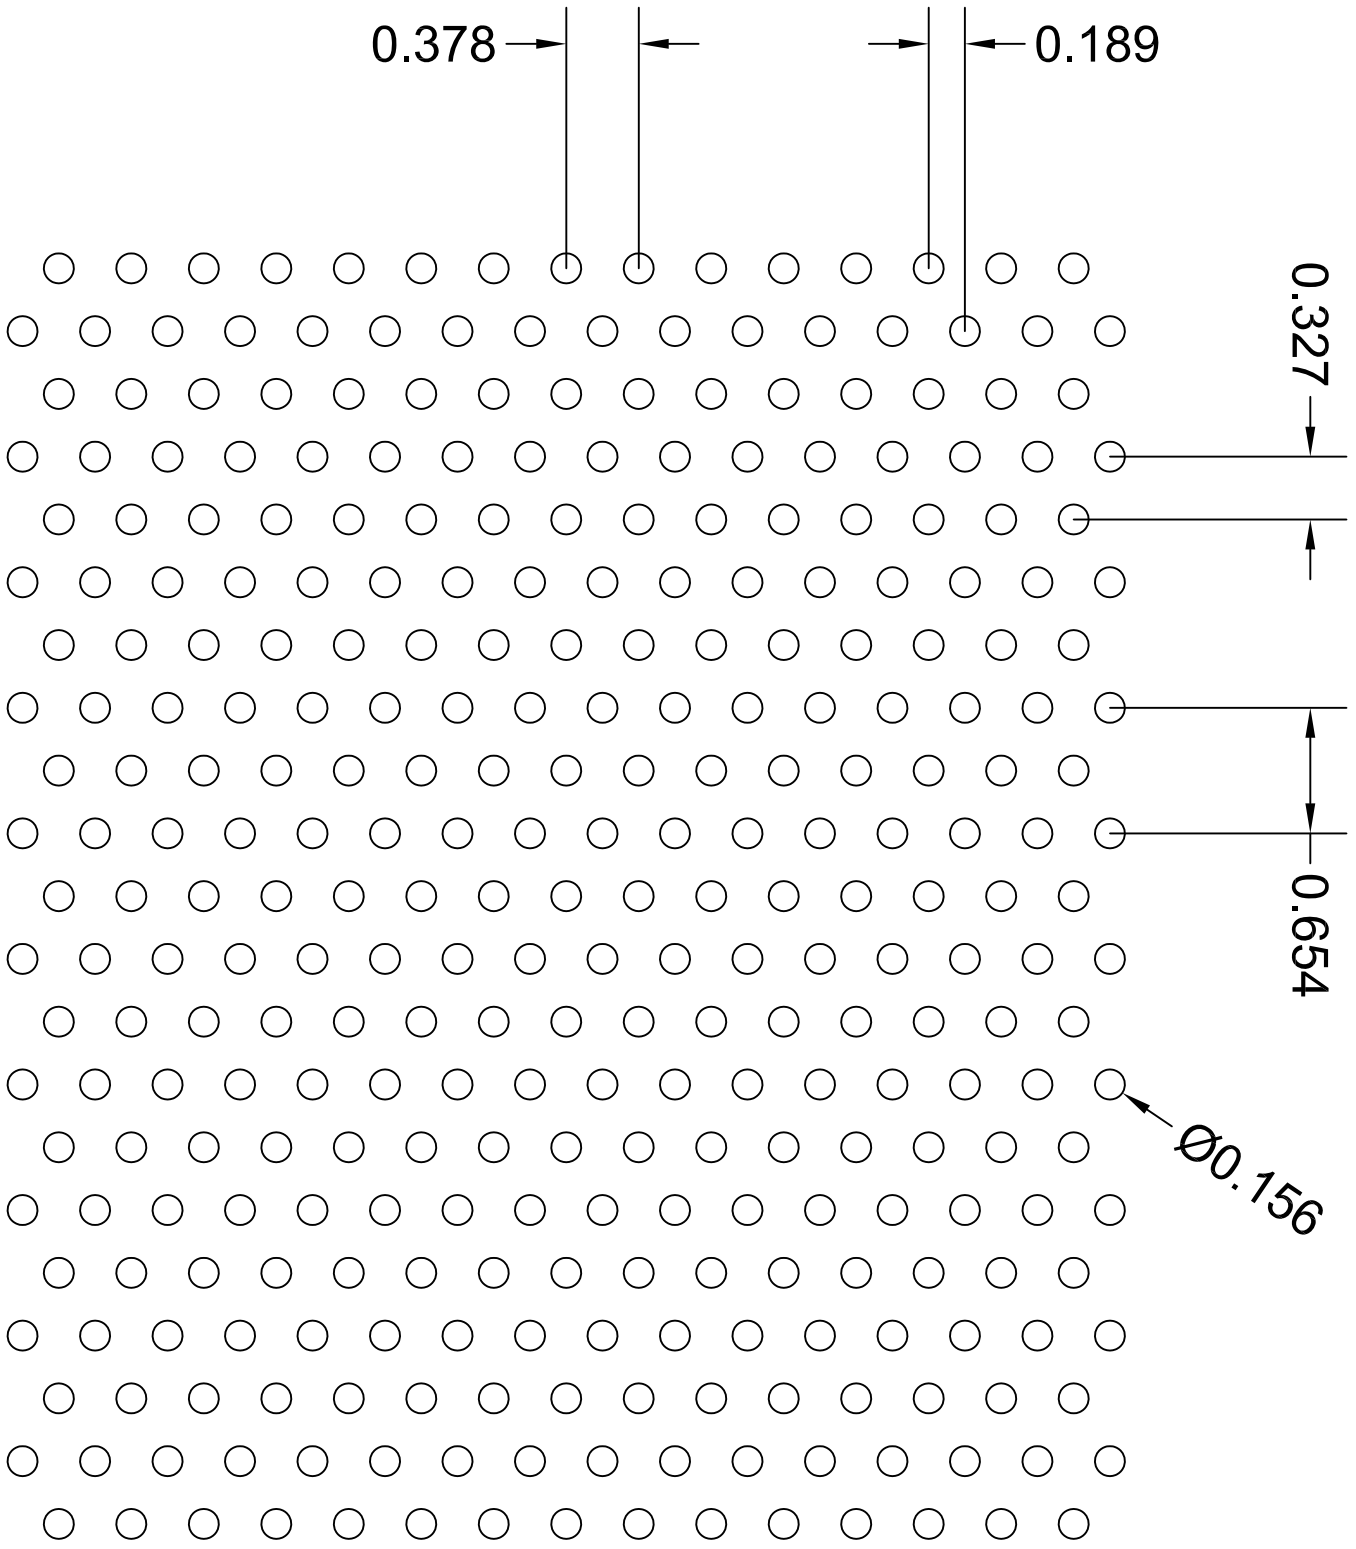

** HOLE PATTERN IS ACTUAL SIZE **

RS053

Tooling Notes :
 48S.005FIN3
 48H.009FIN3

PATTERN TYPE	Round Staggered
SIZE x CENTERS	.156" x .378"
OPEN AREA	15 %

3636 S. KEDZIE AVE.
 CHICAGO, IL 60632
 (ph) 800.621.0273
 (fax) 773.254.9453
www.accurateperforating.com