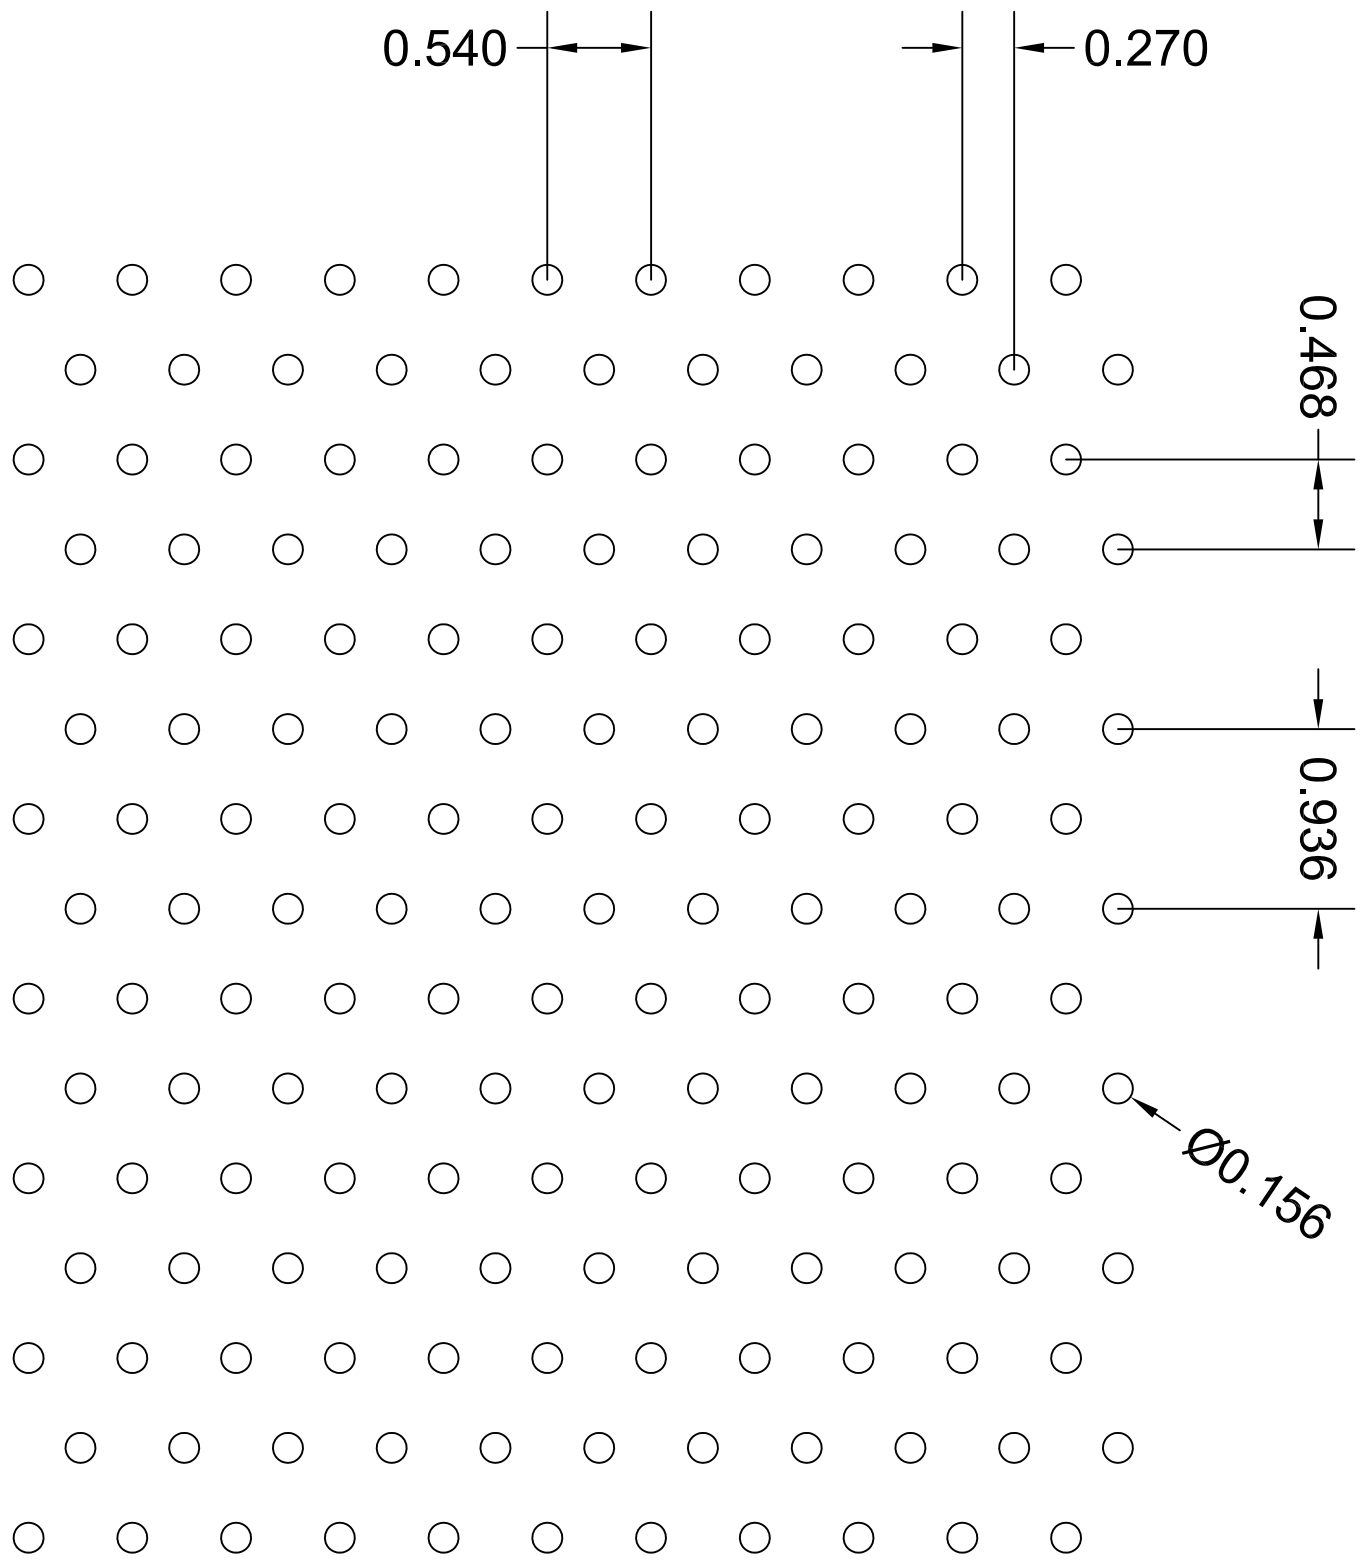

** HOLE PATTERN IS ACTUAL SIZE **

RS051	Tooling Notes : 48S.003FIN3 48S.0045FIN3 48S.006FIN3 48H.011FIN3	PATTERN TYPE	Round Staggered
		SIZE x CENTERS	.156" x .540"
		OPEN AREA	8 %

www.accurateperforating.com