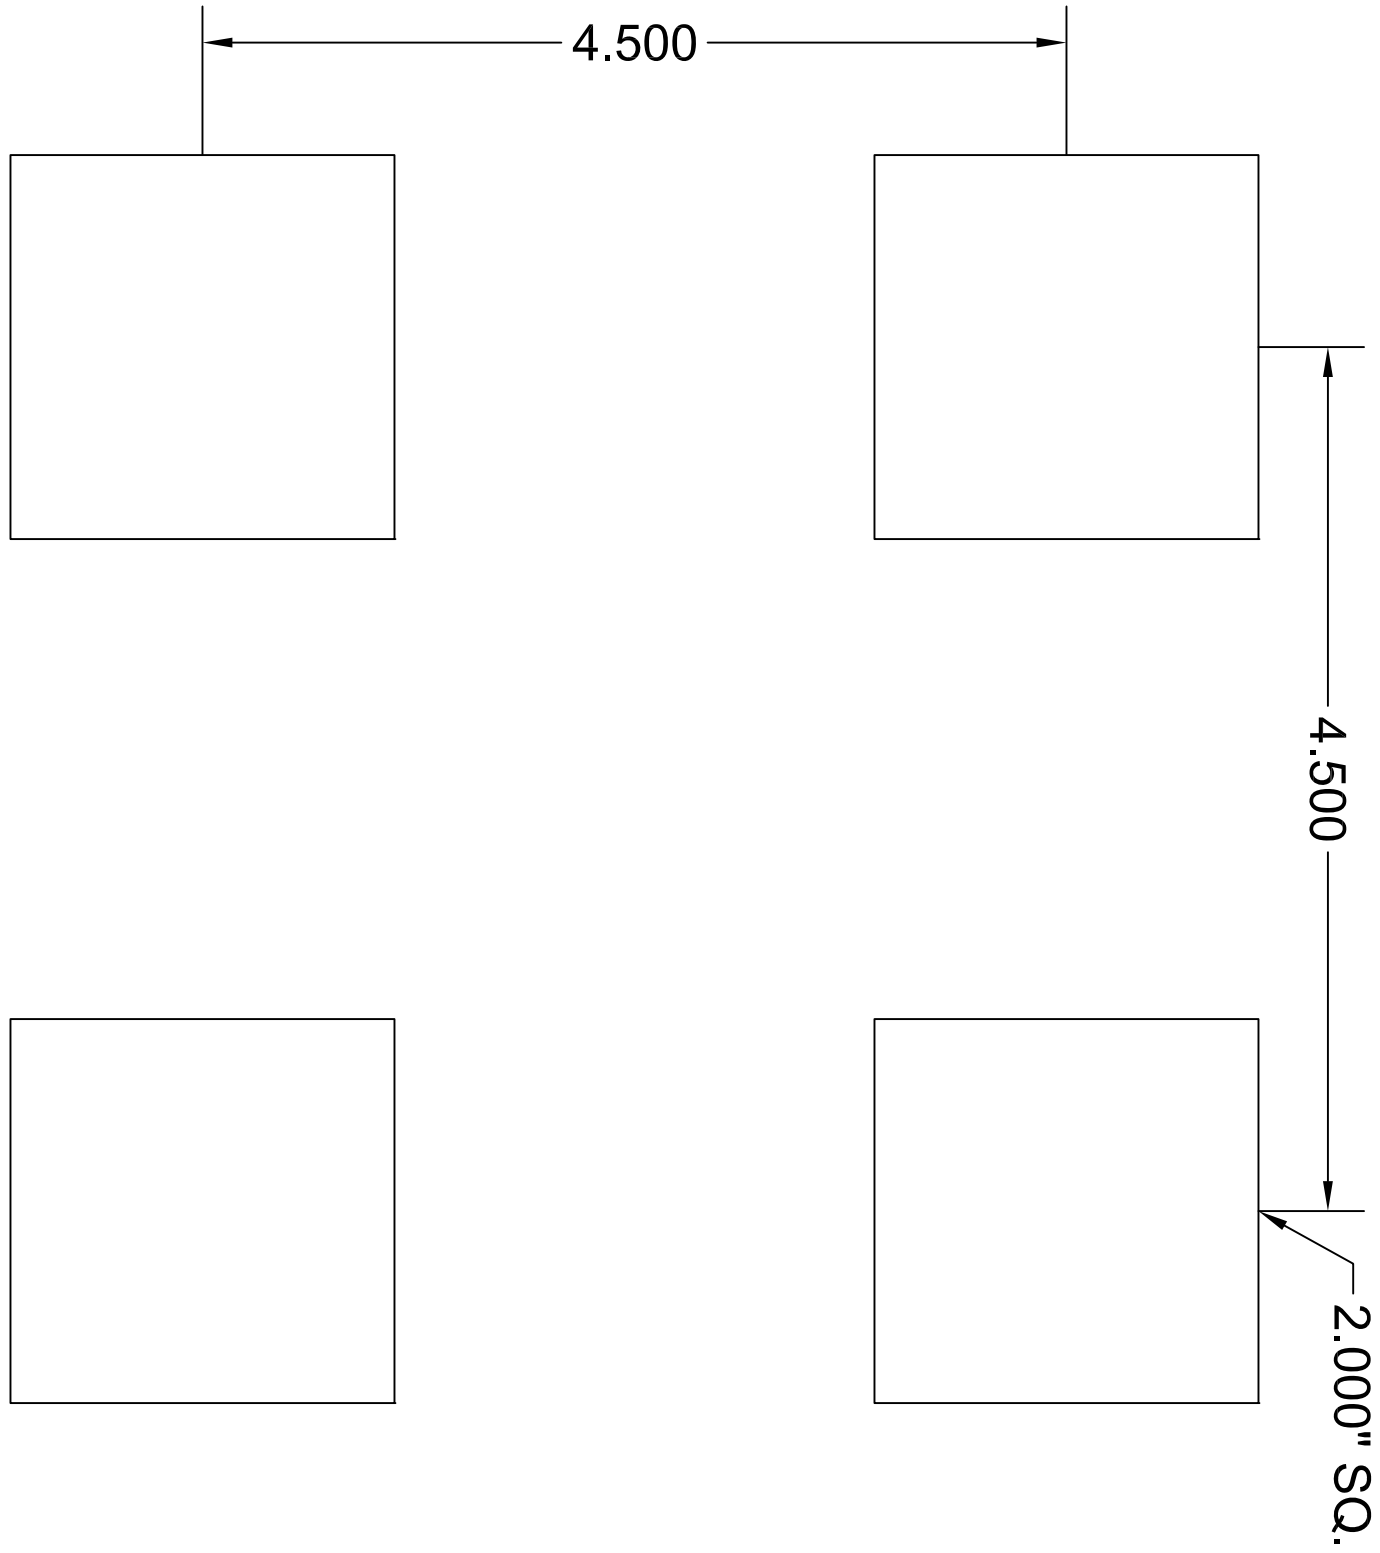

\*\* HOLE PATTERN IS ACTUAL SIZE \*\*

3636 S. KEDZIE AVE.  
 CHICAGO, IL 60632  
 ph) 800.621.0273  
 fax) 773.254.9453  
[www.accurateperforating.com](http://www.accurateperforating.com)

PATTERN TYPE	Square Straight	
SIZE x CENTERS	2.000" x 4.500"	
OPEN AREA	20 %	

Tooling Notes :  
 48H.040FIN  
 48H.055FIN

**SQ217**