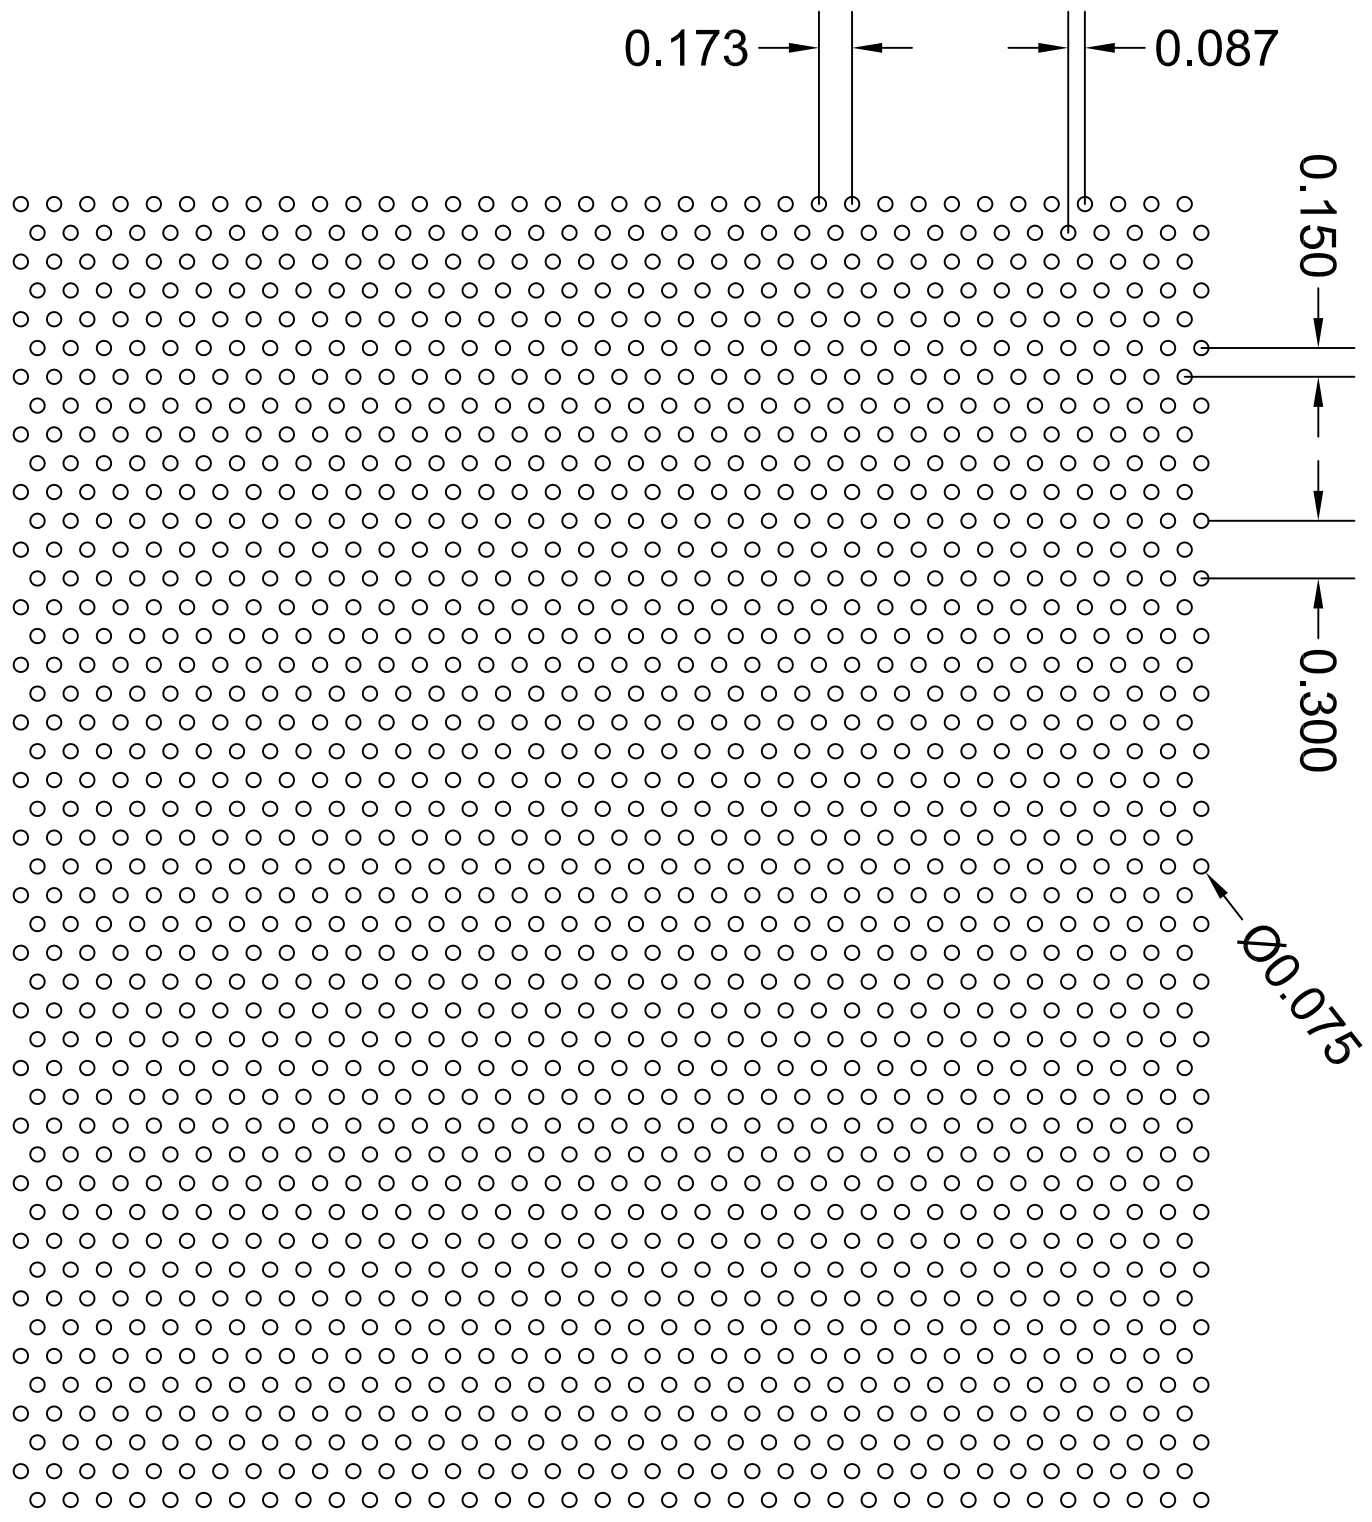

\*\* HOLE PATTERN IS ACTUAL SIZE \*\*

**RS015**

Tooling Notes :  
 48S.003FIN3  
 48H.0055FIN3

PATTERN TYPE	Round Staggered
SIZE x CENTERS	.075" x .173"
OPEN AREA	17 %

3636 S. KEDZIE AVE.  
 CHICAGO, IL 60632  
 (ph) 800.621.0273  
 (fax) 773.254.9453  
[www.accurateperforating.com](http://www.accurateperforating.com)