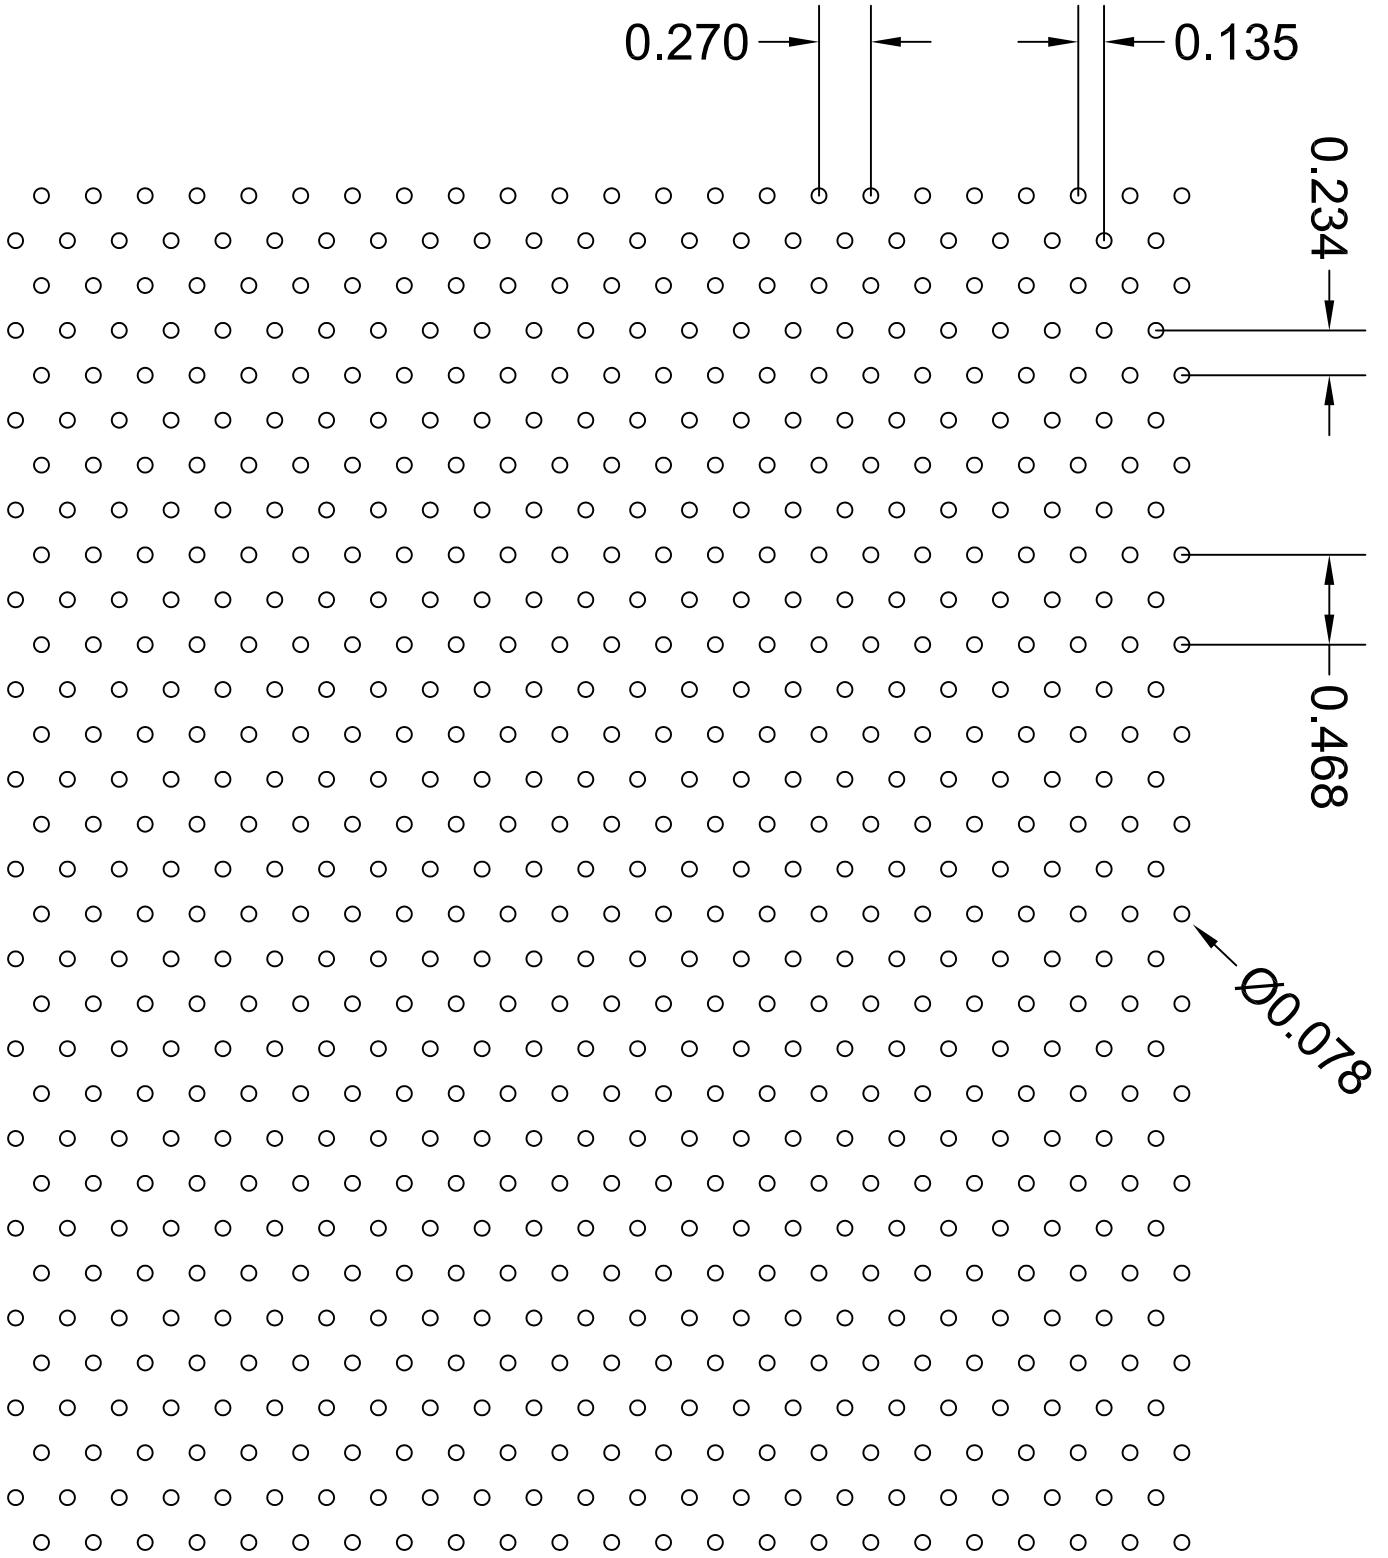

** HOLE PATTERN IS ACTUAL SIZE **

RS205

Tooling Notes :
48S.003FIN3
48S.008FIN3

| | |
|----------------|-----------------|
| PATTERN TYPE | Round Staggered |
| SIZE x CENTERS | .078" x .270" |
| OPEN AREA | 8 % |