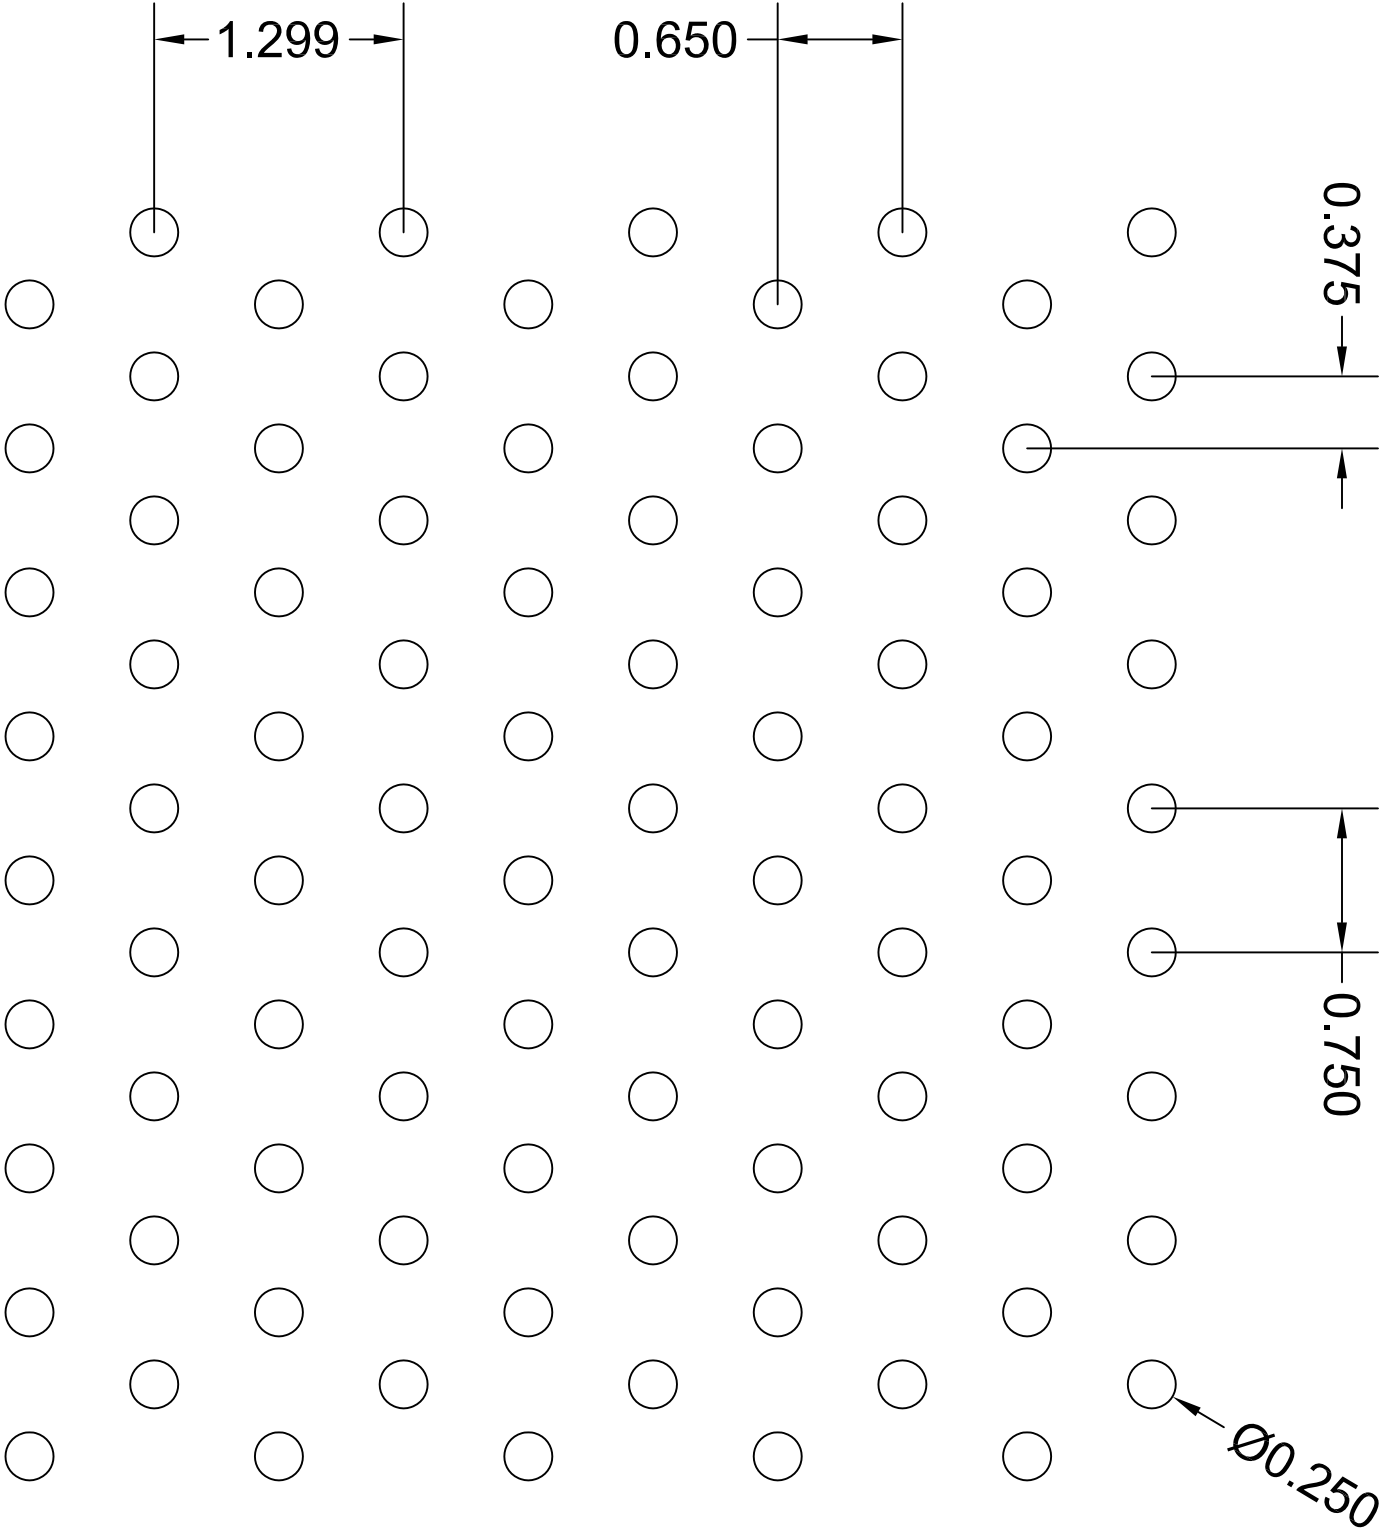

** HOLE PATTERN IS ACTUAL SIZE **

RS234

Tooling Notes :
 48H.007FIN
 48H.018FIN

PATTERN TYPE	Round Staggered
SIZE x CENTERS	0.250" x 0.750"
OPEN AREA	10 %

3636 S. KEDZIE AVE.
 CHICAGO, IL 60632
 (ph) 800.621.0273
 (fax) 773.254.9453
www.accurateperforating.com