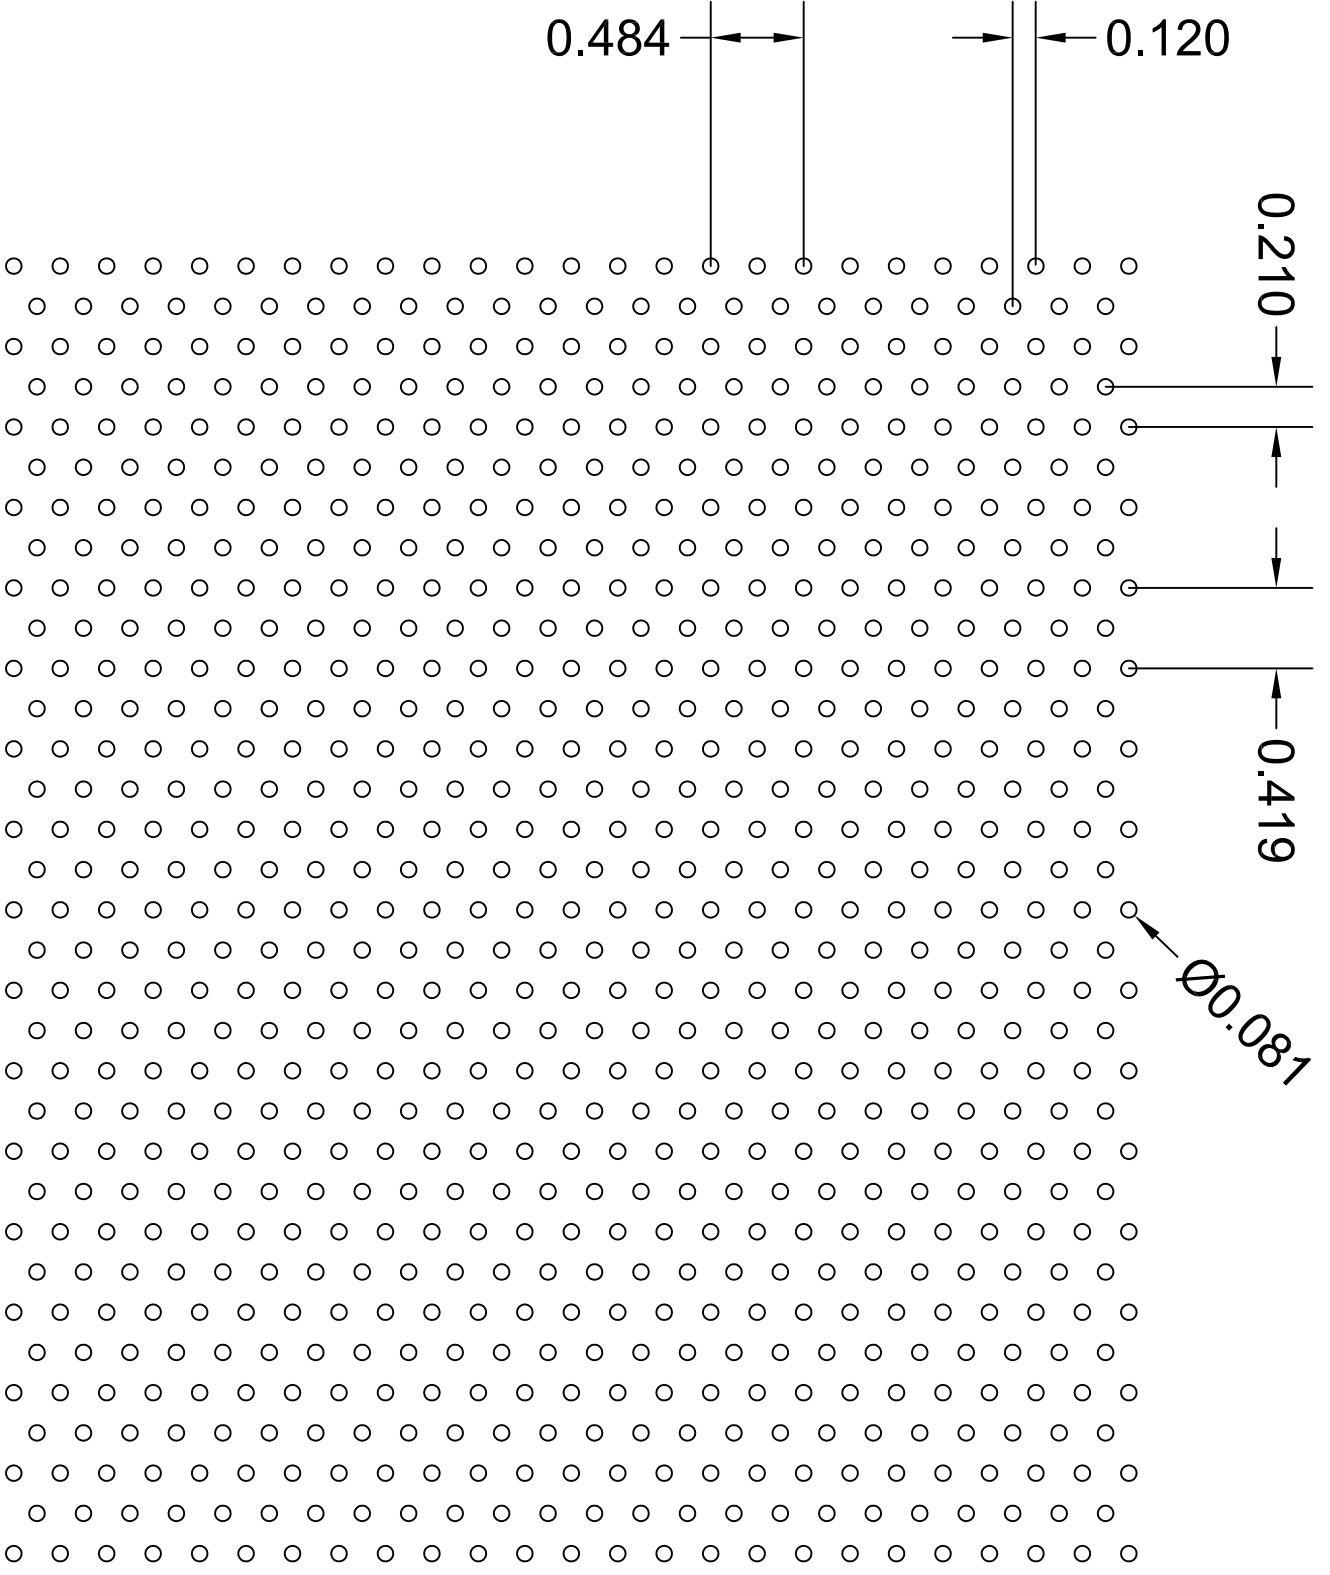

** HOLE PATTERN IS ACTUAL SIZE **

RS210	Tooling Notes : 60S.005FIN3 60H.005FIN3 60H.009FIN3	PATTERN TYPE	Round Staggered	
		SIZE x CENTERS	.081" x .242"	
		OPEN AREA	10 %	
		3636 S. KEDZIE AVE. CHICAGO, IL 60632 (ph) 800.621.0273 (fax) 773.254.9453 www.accurateperforating.com		